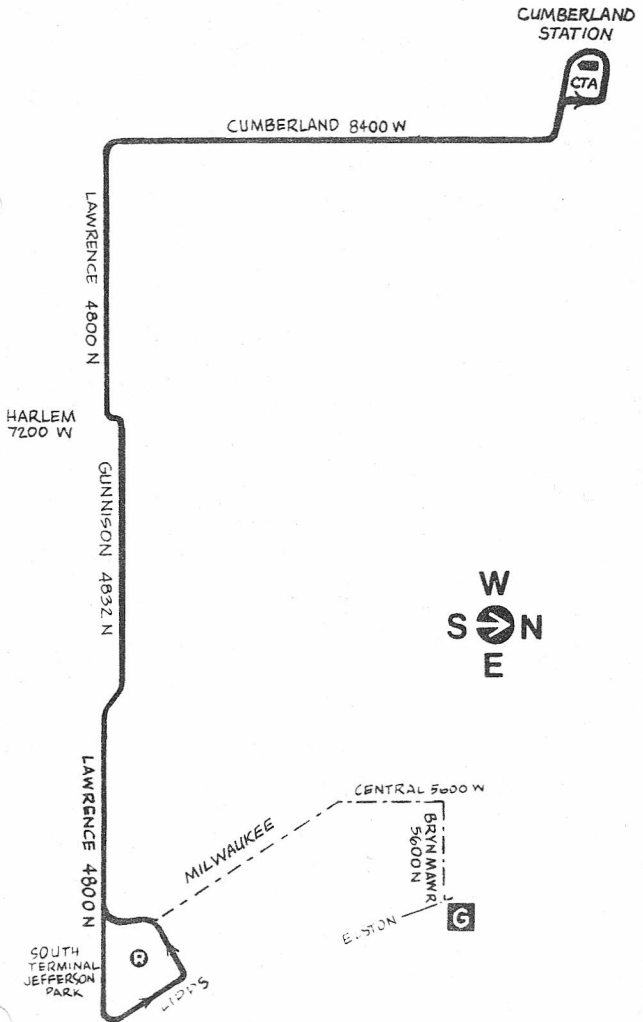

WEST LAWRENCE

FOREST GLEN GARAGE

81W

NOT DRAWN TO SCALE

	GARAGE		PULL IN - PULL OUT	02 / 13 / 83
	RELIEF POINT	T	TELEPHONE	
	LAYOVER		REPORT TELEPHONE	cta