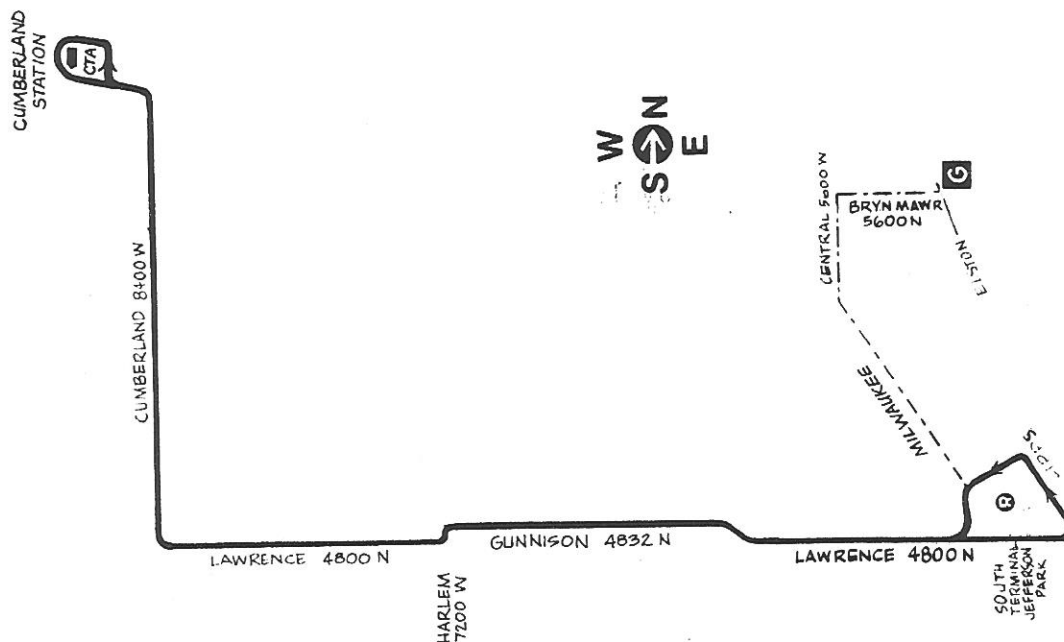

81W

Route #81W West Lawrence

Garage(s)/Run Numbers

Forest Glen/F721-F760

Terminals/Destination Signs

Eastbound

Westbound

Schedule Interlocks

Harlem
(unscheduled)

EB 0500-0115 Mon-Fri

WB 0435-0050

EB 0520-0115 Sat

WB 0450-0050

EB 0845-2220 Sun/Hol

WB 0815-2150

On Northwest Side brochure

OP2/57 - 2/27/83

WEST LAWRENCE - route history

02-27-83 Began operation of new route replacing Lawrence portin of #64 Foster-Lawrence. Operates between the Cumberland/WNW and Jefferson Park/WNW stations daily, all periods except owl. Operates via Milwaukee-Lawrence-Austin-Gunnison-Harlem-Lawrence-Cumberland