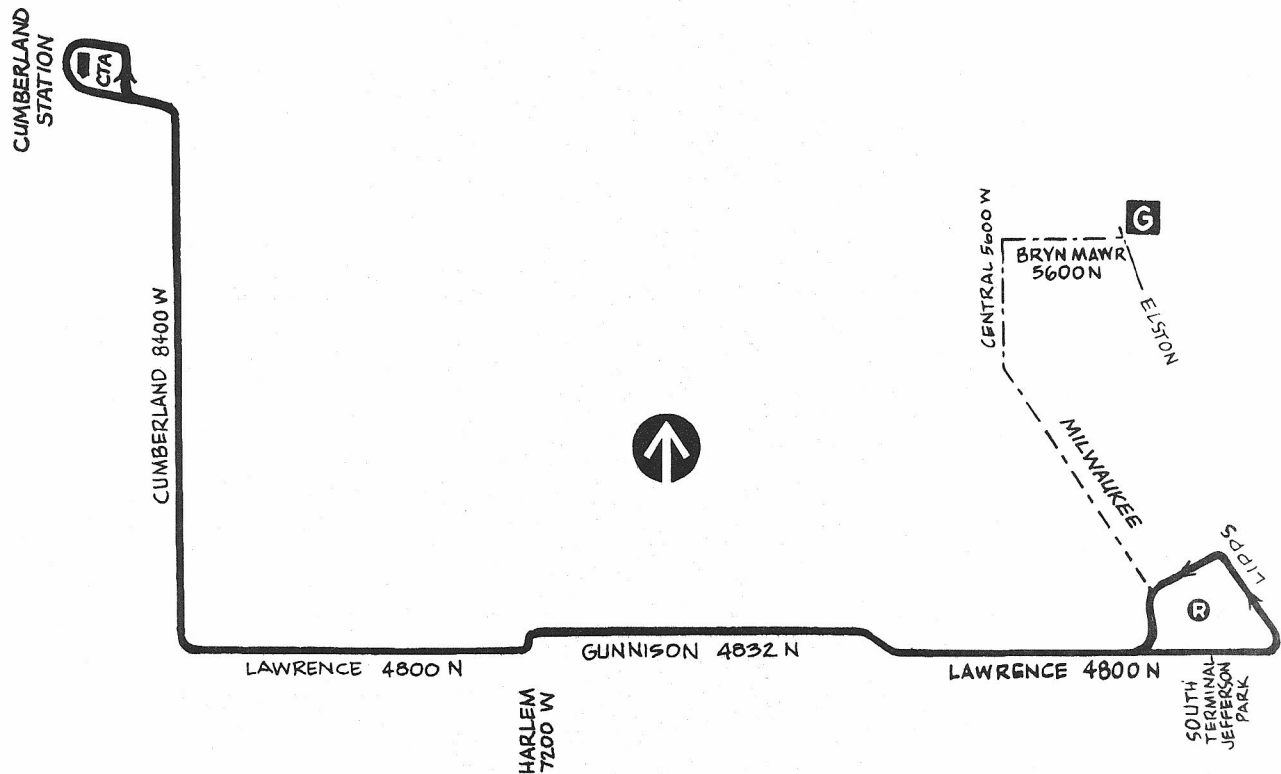

Route #81W WEST LAWRENCE

Garage(s)/Run Numbers

Forest Glen/F401-F420
PTO/F421-F430
Farebox Entry Code = 811

Terminals/Destination Signs

Eastbound

Jeff Park
station

Westbound

Cumberland
station

Harlem
(unscheduled)

Schedule Interlocks

#56
#88
#85

Hours of Operation

Service day and evening hours; no Sun/hol late evening

03/08/92