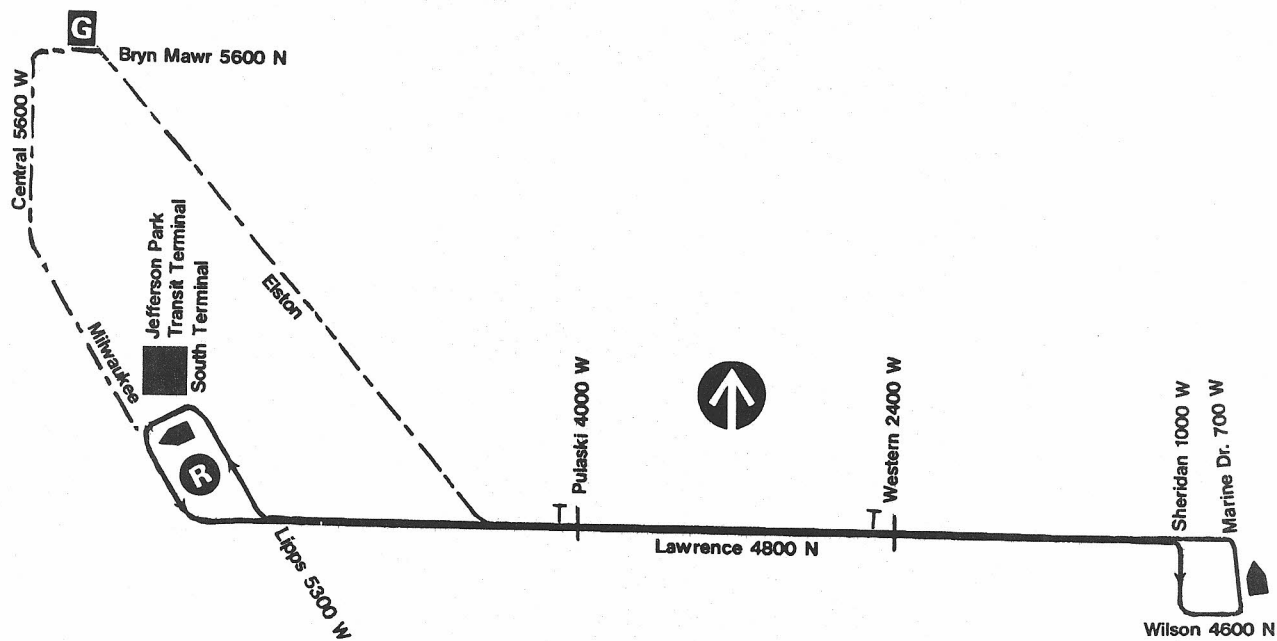

Route #81 LAWRENCE

Garage(s)/Run Numbers

Forest Glen/F501-F530
PTO/F531-F550

Terminals/Destination Signs

Eastbound

Westbound

Wilson/
Marine Dr

Jeff Park
station

Schedule Interlocks

#56
#85

Hours of Operation

24 Hour Service