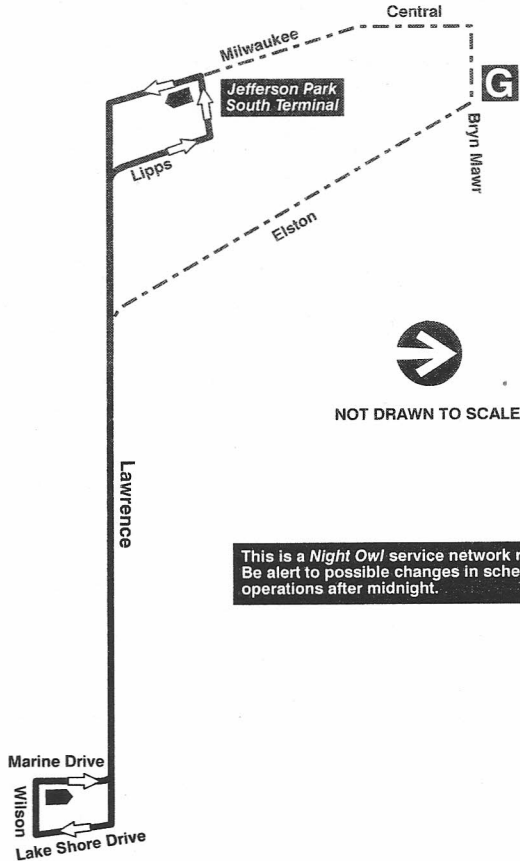

81, N81 Lawrence Forest Glen Garage

Farebox Code 81

This is a *Night Owl* service network route. Be alert to possible changes in scheduled operations after midnight.

	GARAGE		PULL IN PULL OUT		RELIEF POINT
	LAYOVER				
EFFECTIVE DATE	9/11/94	DATE REVISED	1/15/02	PLANNING & DEVELOPMENT DATA SERVICESV	