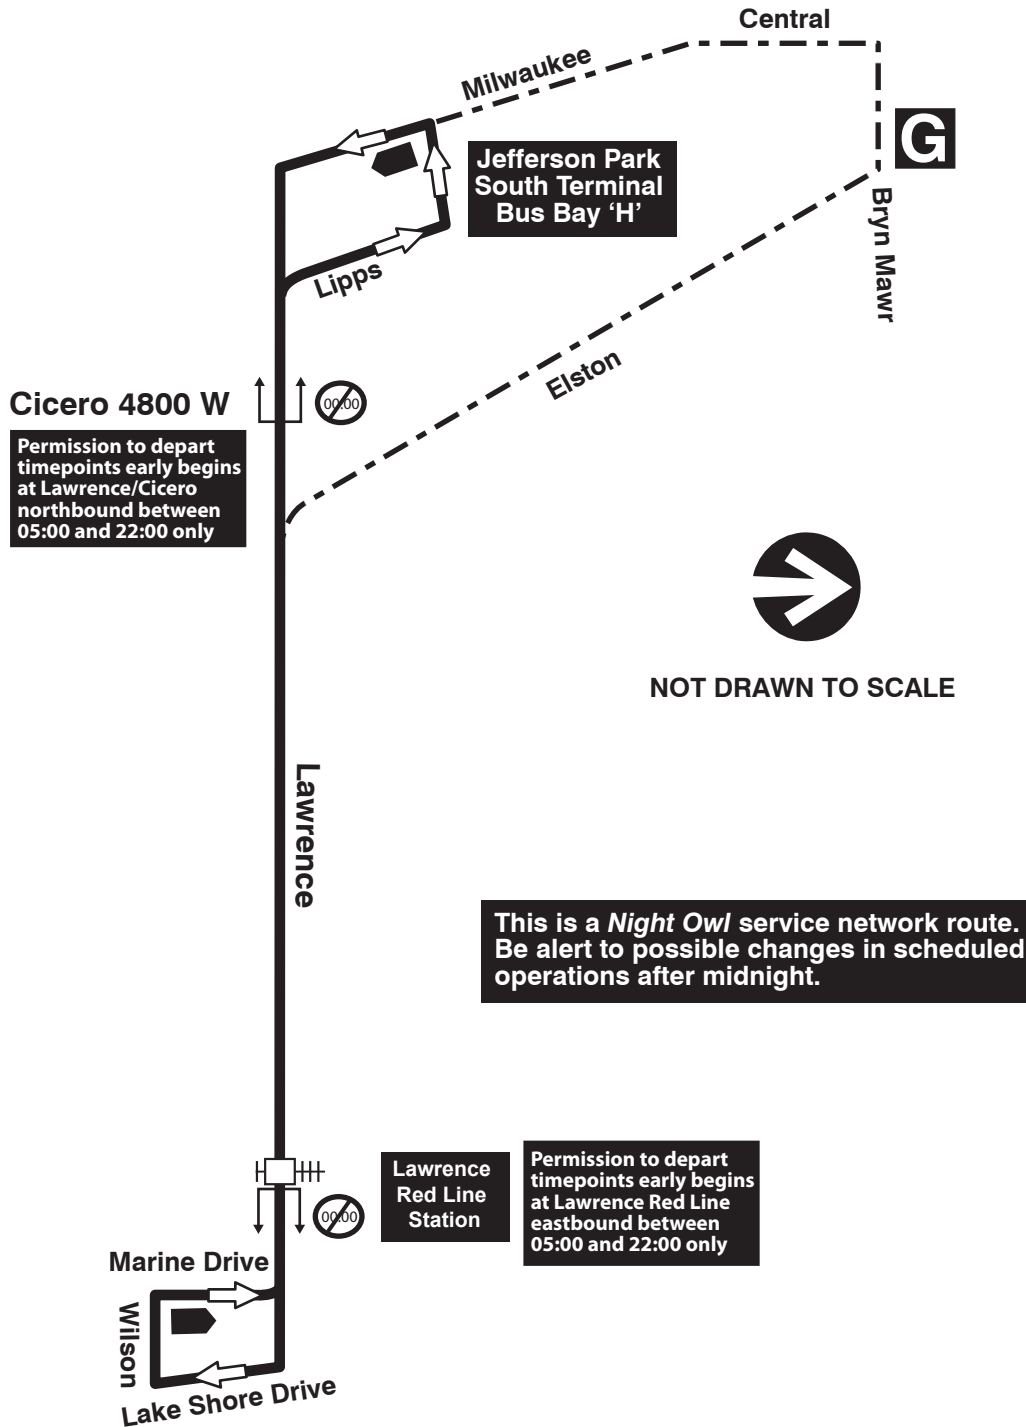

81, N81 Lawrence

Forest Glen Garage

Farebox Code 81

 GARAGE	 PULL IN	 RELIEF POINT
 LAYOVER	 PULL OUT	 Timepoints can be ignored beyond this point in indicated direction only between 05:00 and 22:00
EFFECTIVE DATE 9/11/94	DATE REVISED 6/5/2014	Service Planning - Draft