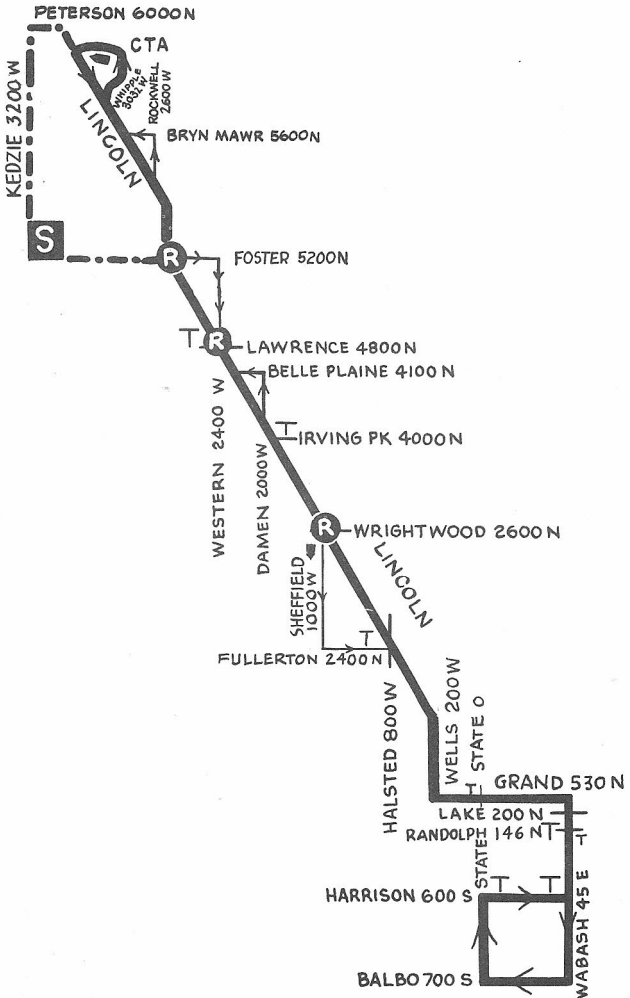

LINCOLN-WABASH

11

NORTH PARK STATION

GAS BUS

NOT DRAWN TO SCALE

S	STATION
R	RELIEF POINT
L	LAYOVER
T	TELEPHONE
---	PULL OUT
---	PULL IN ROUTE

REV. 4-65