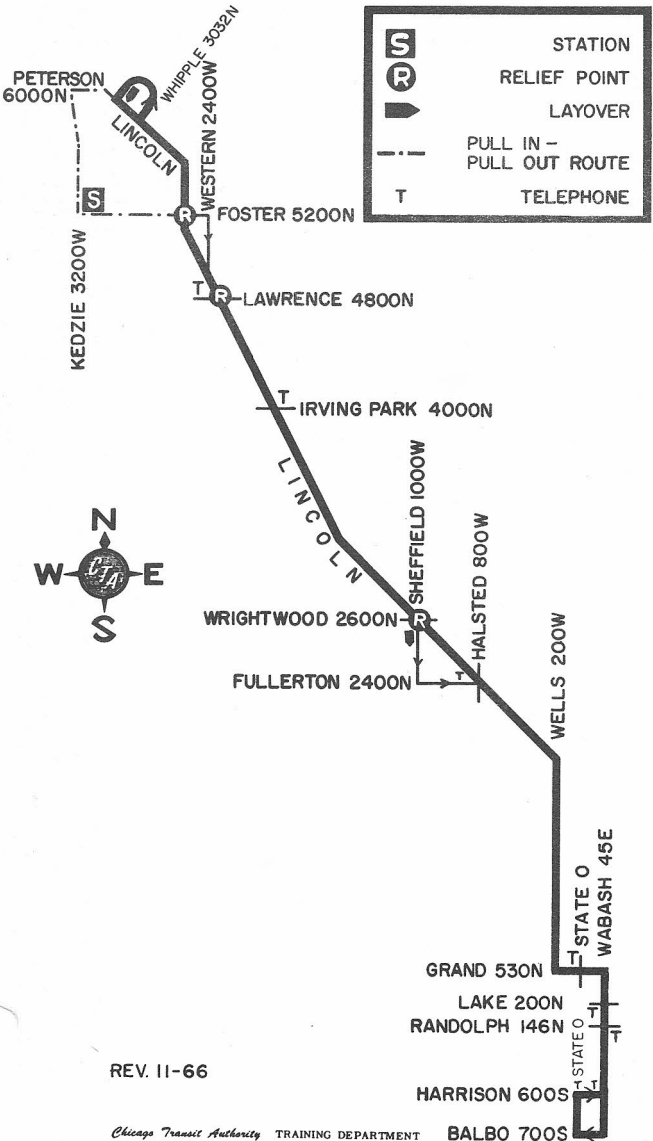

LINCOLN-WABASH

11

NORTH PARK STATION

MOTOR BUS

NOT DRAWN TO SCALE

REV. 11-66

Chicago Transit Authority TRAINING DEPARTMENT

BALBO 700S