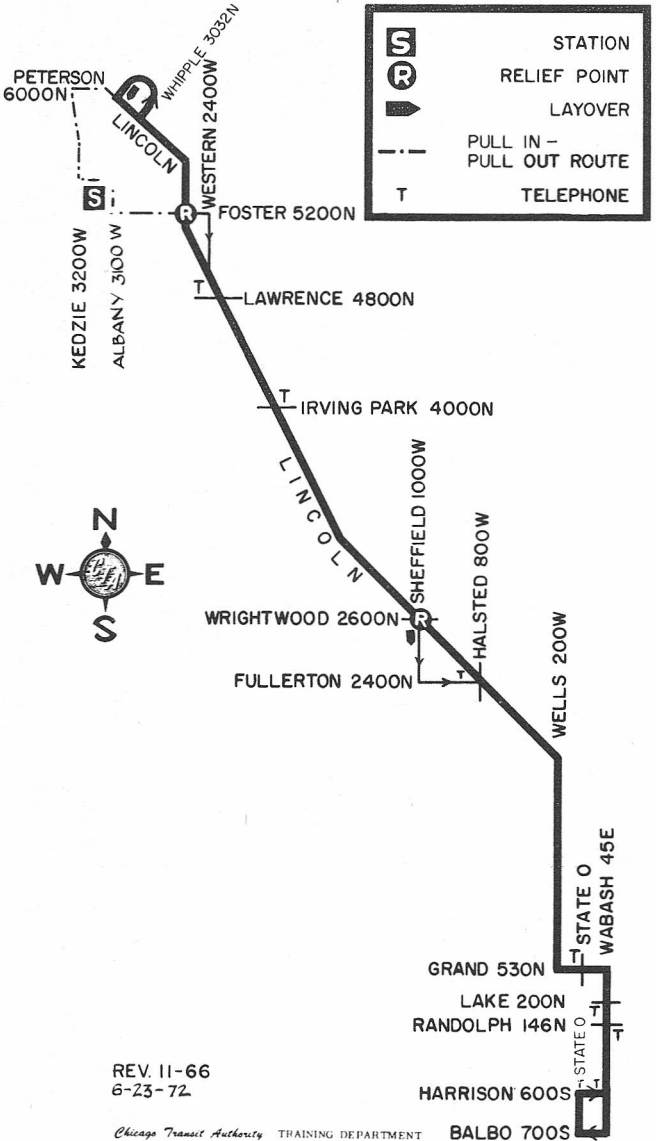

LINCOLN-WABASH

11

NORTH PARK STATION

MOTOR BUS

NOT DRAWN TO SCALE

BALBO 700S