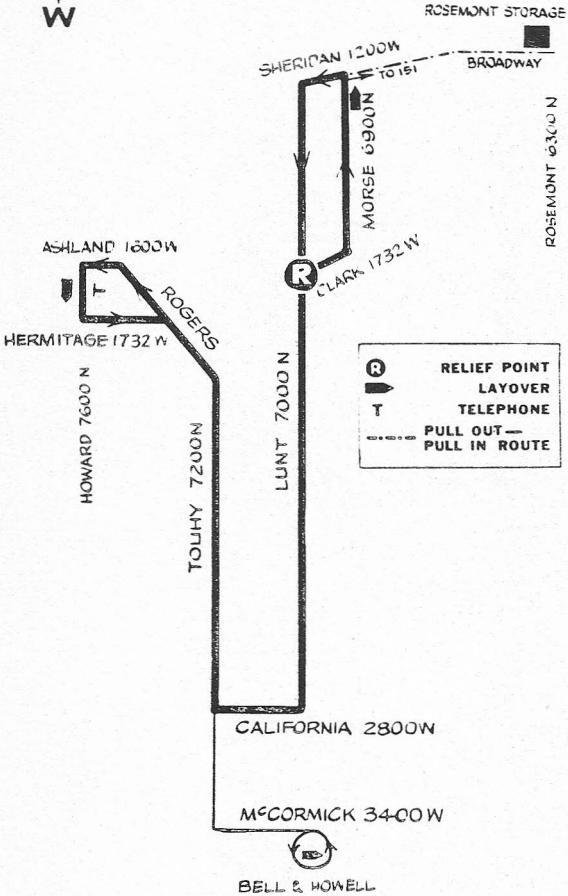

# LUNT-TOUHY

96

DEVON STATION

GAS BUS

NOT DRAWN TO SCALE

REVISED 8-56