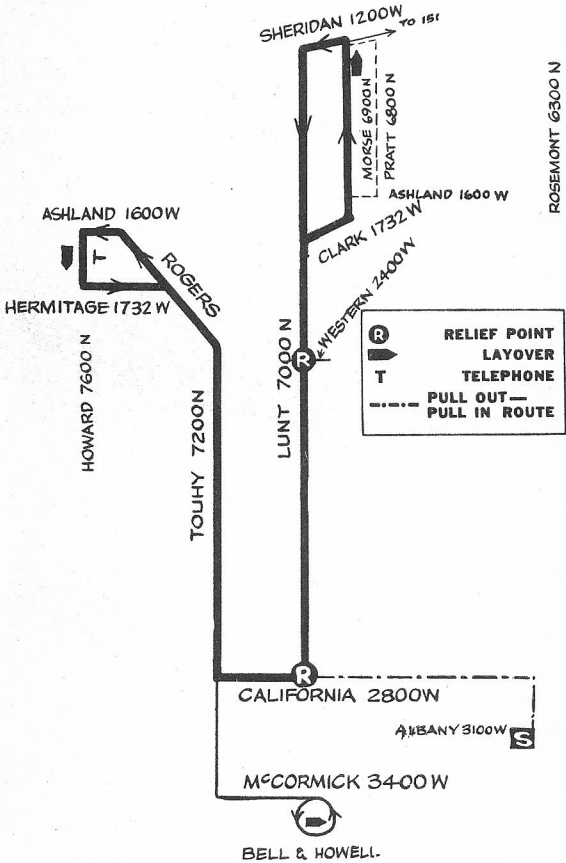

LUNT-TOUHY

96

NORTH PARK STATION

GAS BUS

NOT DRAWN TO SCALE

REV 2-60