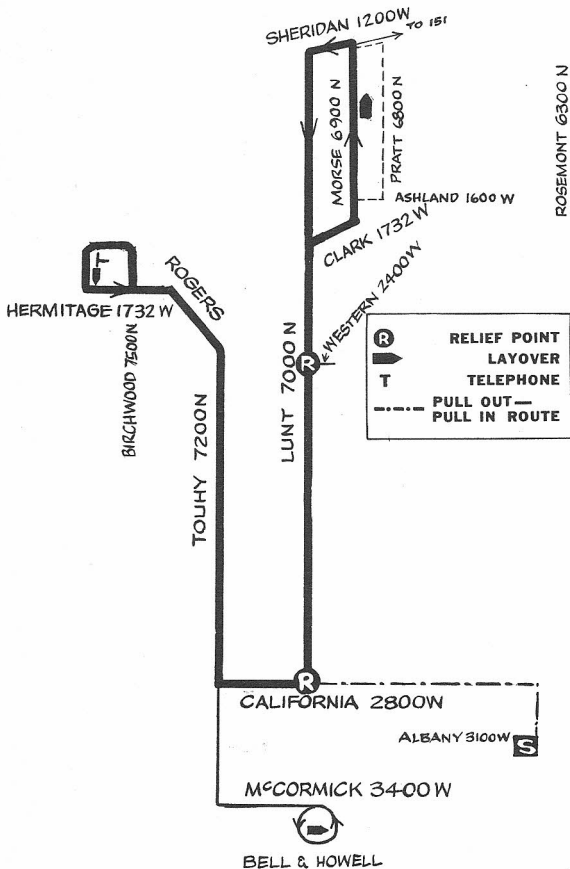

LUNT-TOUHY

96

NORTH PARK STATION

GAS BUS

NOT DRAWN TO SCALE

REV. 12-61