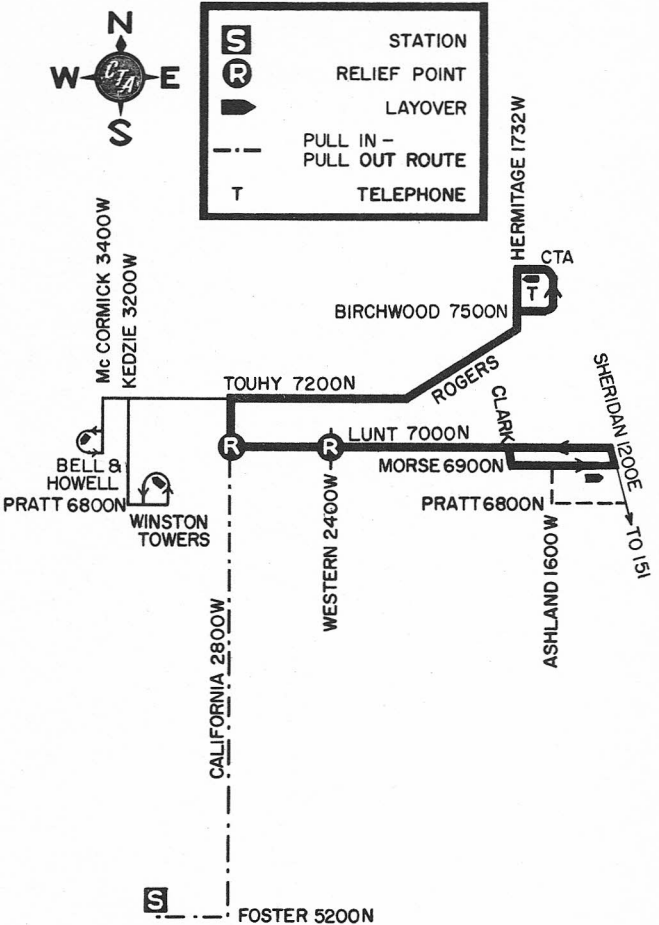

LUNT-TOUHY

96

NORTH PARK STATION

MOTOR BUS

NOT DRAWN TO SCALE

REV. 5-67