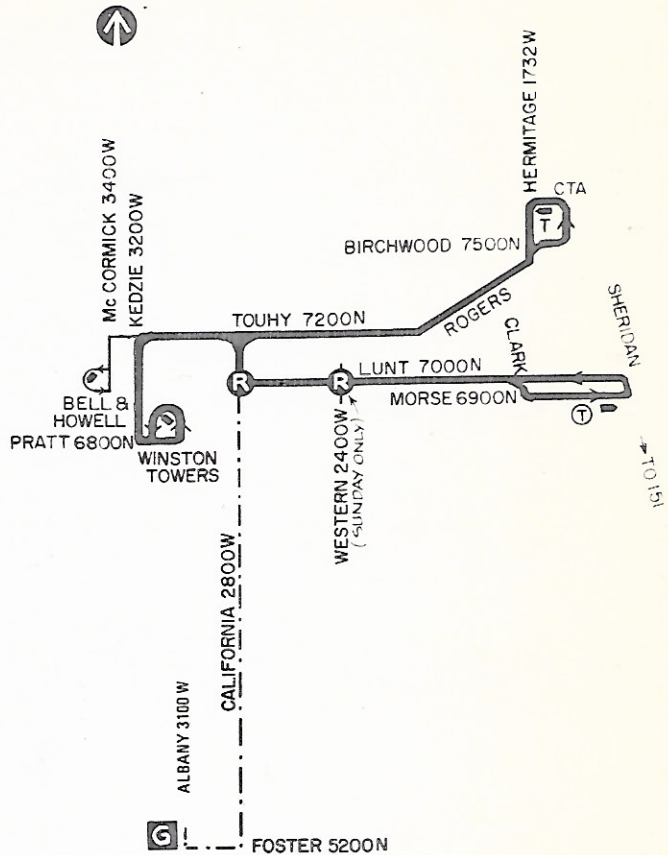

Route #96 Lunt/Touhy

Garage(s)/Run Numbers

North Pk/P301-P340

Terminals/Destination Signs
via Lunt via Touhy

Morse sta Howard sta

California California

Kedzie Kedzie
Pratt Pratt

McCormick

Schedule Interlocks

- #146 Sheridan Exp
- #147 Outer Drive Exp
- #151 Sheridan

Hours of Operation
(Time of first and last trips
leaving terminals)

Lunt Avenue Service

California - Morse Station

- EB 0542 - 0009 Mon-Sat
- WB 0600 - 0018
- EB 0750 - 0007 Sun/Hol
- WB 0807 - 0030

Pratt/Kedzie - Morse Station

- EB 0704 - 1842 Mon-Fri only
- WB 0707 - 1840

Morse Station-McCormick/Lunt (Bell & Howell)

- WB 0605 - 0730 Mon-Fri only
- EB 1540 - 1721

Public timetable available

OP2/70 - 3/30/80

Touhy Avenue Service

California - Howard Station

- EB 0522 - 2347 Mon-Sat
- WB 0535 - 2400
- EB 0749 - 0011 Sun/Hol
- WB 0800 - 0020

Pratt/Kedzie - Howard Station

- EB 0715 - 1851 Mon-Fri only
- WB 0702 - 1838