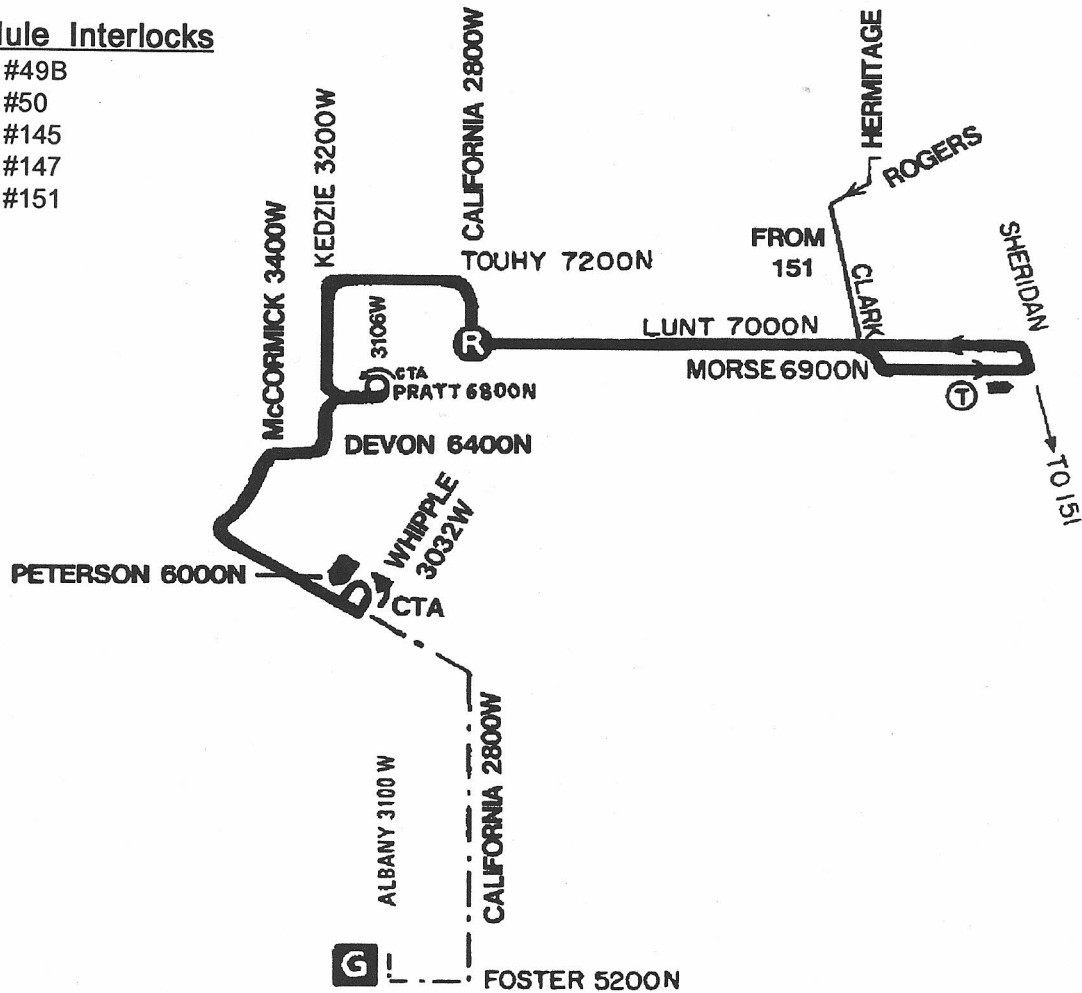

Route #96 LUNT

Garage(s)/Run Numbers

North Park/P961-P980
PTO/P981-P990

Terminals/Destination Signs

<u>Eastbound</u>	<u>Westbound</u>
Morse station	Kedzie/ Devon
	Lincoln/ Peterson

Schedule Interlocks

- #49B
- #50
- #145
- #147
- #151

Hours of Operation

Day and early evening hours

03/08/92