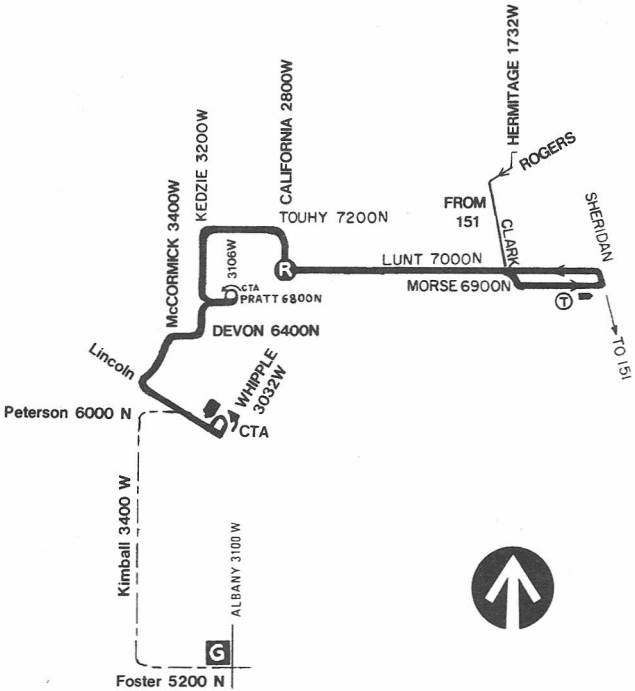

NORTH PARK GARAGE

NOT DRAWN TO SCALE

G GARAGE	--- PULL IN — PULL OUT	R RELIEF POINT
L LAYOVER	T REPORT TELEPHONE	
EFFECTIVE DATE 11-7-93	DATE REVISED 11-3-93	SERVICE DELIVERY PLANNING STREET TRAFFIC/GRAPHICS