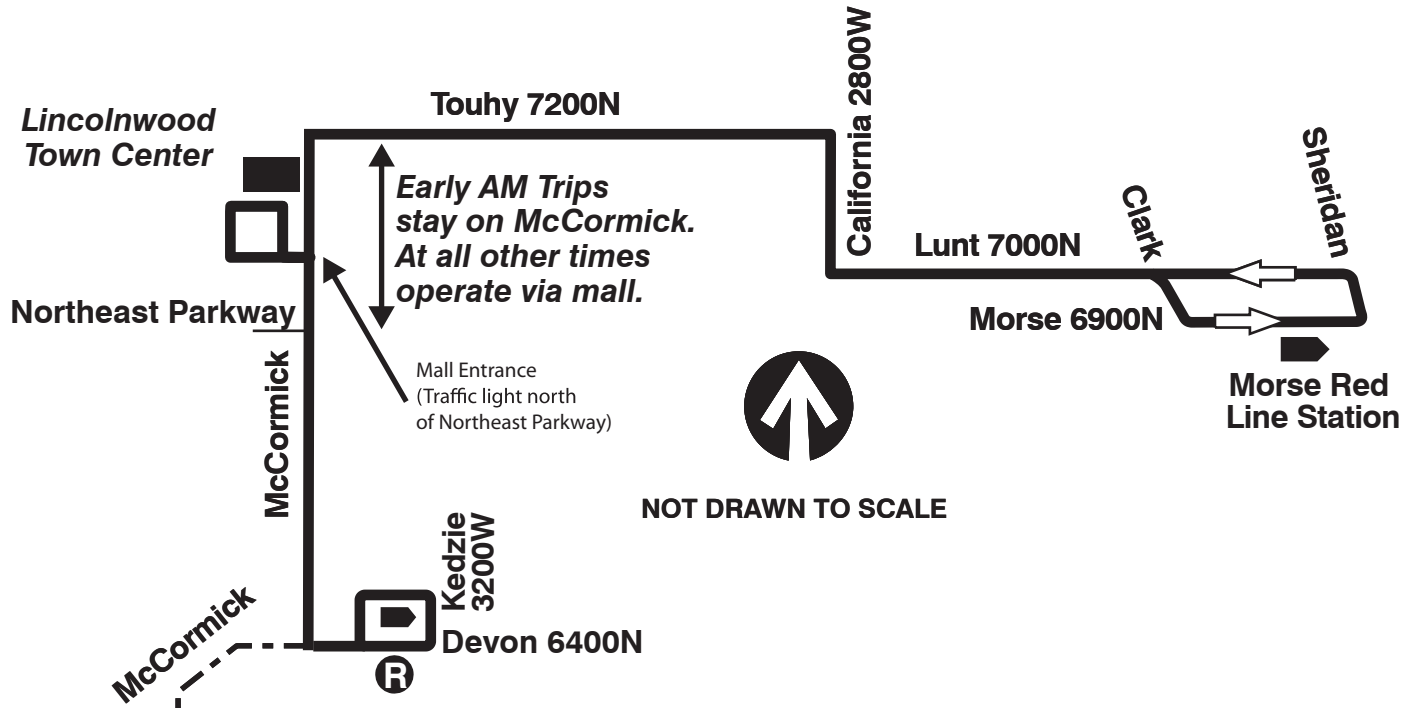

96 Lunt

North Park Garage Farebox Code 96

 GARAGE	 PULL IN	 RELIEF POINT
 LAYOVER	 PULL OUT	 MALL BUS STOP
EFFECTIVE DATE 3/31/19	DATE REVISED 3/18/19	SERVICE PLANNING