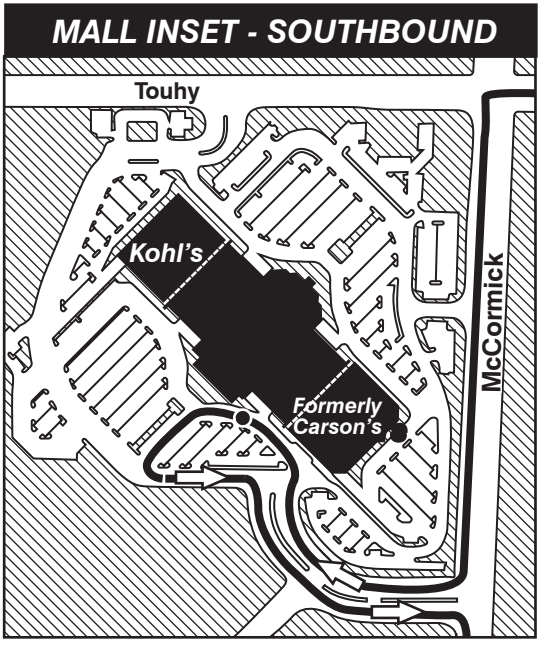

96 Lunt

North Park Garage Farebox Code 96

 GARAGE	 PULL IN	 RELIEF POINT
 LAYOVER	 PULL OUT	 MALL BUS STOP
EFFECTIVE DATE 3/31/19	DATE REVISED 3/18/19	SERVICE PLANNING