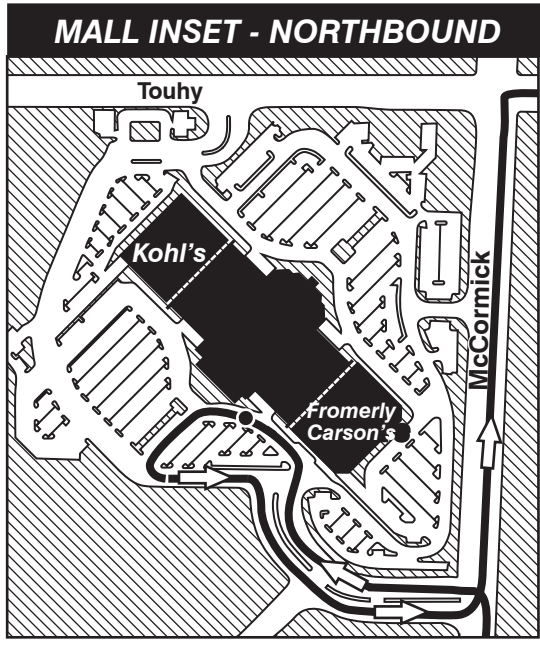

96 Lunt

North Park Garage Farebox Code 96

 GARAGE	 PULL IN	 RELIEF POINT
 LAYOVER	 PULL OUT	 MALL BUS STOP
EFFECTIVE DATE 3/31/19	DATE REVISED 3/18/19	SERVICE PLANNING