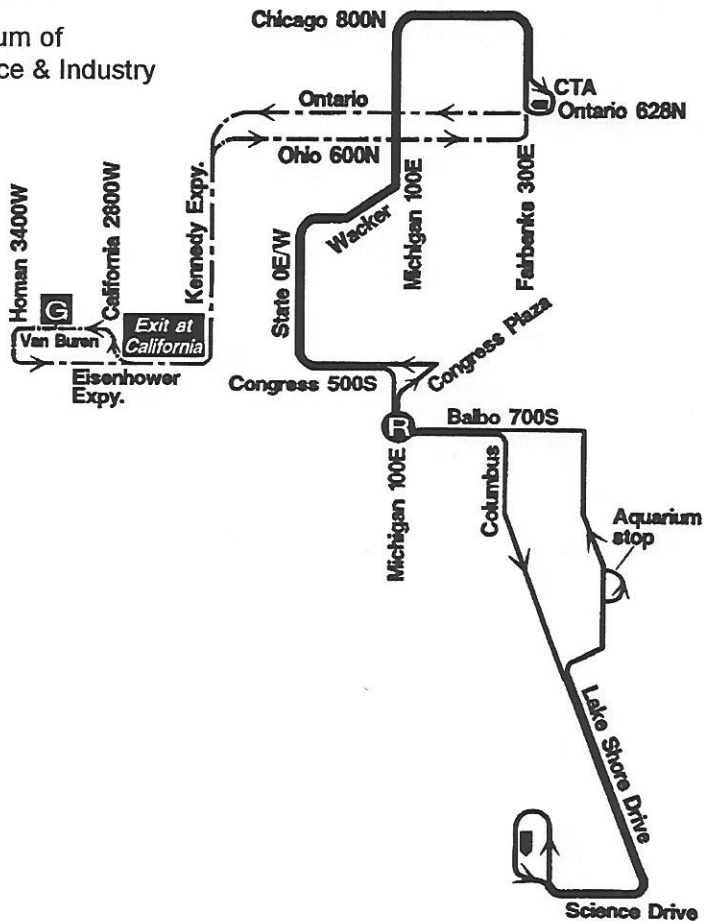

Route #10 MUSEUM of SCIENCE & INDUSTRY

Garage(s)/Run Numbers

Kedzie/K101-K150
PTO/P151-P170

Terminals/Destination Signs

Northbound

Ontario/Fairbanks

Southbound

Museum of
Science & Industry

Schedule Interlocks

None

Hours of Operation

Terminals	Dir	Weekdays	Sat/Sun
Ontario/Fairbanks to Museum	SB 0855--1655		
Museum to Ontario/Fairbanks	NB 0940--1740		
Labor Day to Memorial Day(September to June)		no service	every 30 minutes
Holiday Service Enhancement(Thanksgiving to New Year's)		every 30 minutes	every 20 minutes
Memorial Day to Labor Day(June to September)		every 30 minutes	every 20 minutes

MUSEUM of SCIENCE & INDUSTRY - route history

11-24-95 Began CHICAGO TRANSIT AUTHORITY motor bus service everyday, Thanksgiving to New Year's and June to September. Weekend service only September to June. Service will be routed Northbound buses via Science Drive-Lake Shore Drive-Balbo-Michigan-Congress-State-Wacker-Michigan-Chicago-Fairbanks, Southbound buses via Fairbanks-Chicago-Michigan-Wacker-State-Congress-Michigan-Balbo-Columbus-Lake Shore Drive-Science Drive