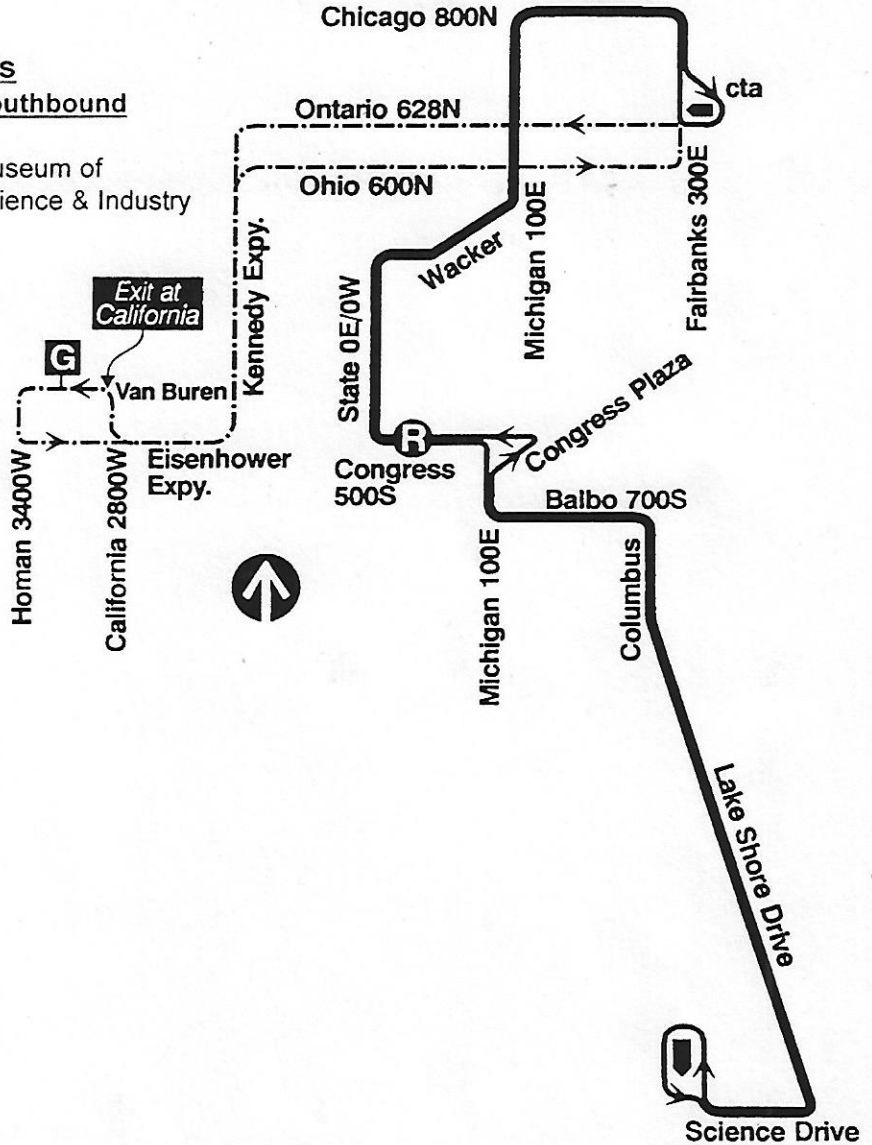

Route #10 MUSEUM of SCIENCE & INDUSTRY

Garage(s)/Run Numbers

Kedzie/K101-K140
Block/K141-K160
PTO/P161-P200

Terminals/Destination Signs

Northbound

Ontario/Fairbanks

Southbound

Museum of
Science & Industry

Schedule Interlocks

None

Hours of Operation

Terminals	Dir	Weekdays	Sat/Sun
Ontario/Fairbanks to Museum	SB	0855--1655	
Museum to Ontario/Fairbanks	NB	0940--1740	
Labor Day to Memorial Day(September to June)		no service	every 30 minutes
Holiday Service Enhancement(Thanksgiving to New Year's)		every 30 minutes	every 20 minutes
Memorial Day to Labor Day(June to September)		every 30 minutes	every 20 minutes