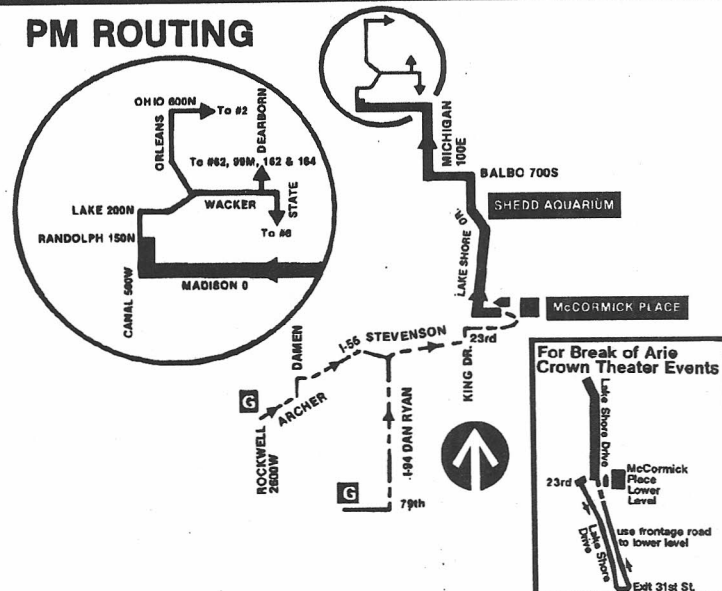

### Terminals/Destination Signs

| <u>Northbound</u> | <u>Southbound</u> |
|-------------------|-------------------|
| NW Station        | McCormick Pl      |

### Schedule Interlocks

- #1
- #3
- #4
- #6
- #51
- #62

### AM ROUTING

### Hours of Operation

Service Mon-Fri SB AM rush and NB PM rush only

NOTE: Also operates for public events and theatre shows (call 836-7000)