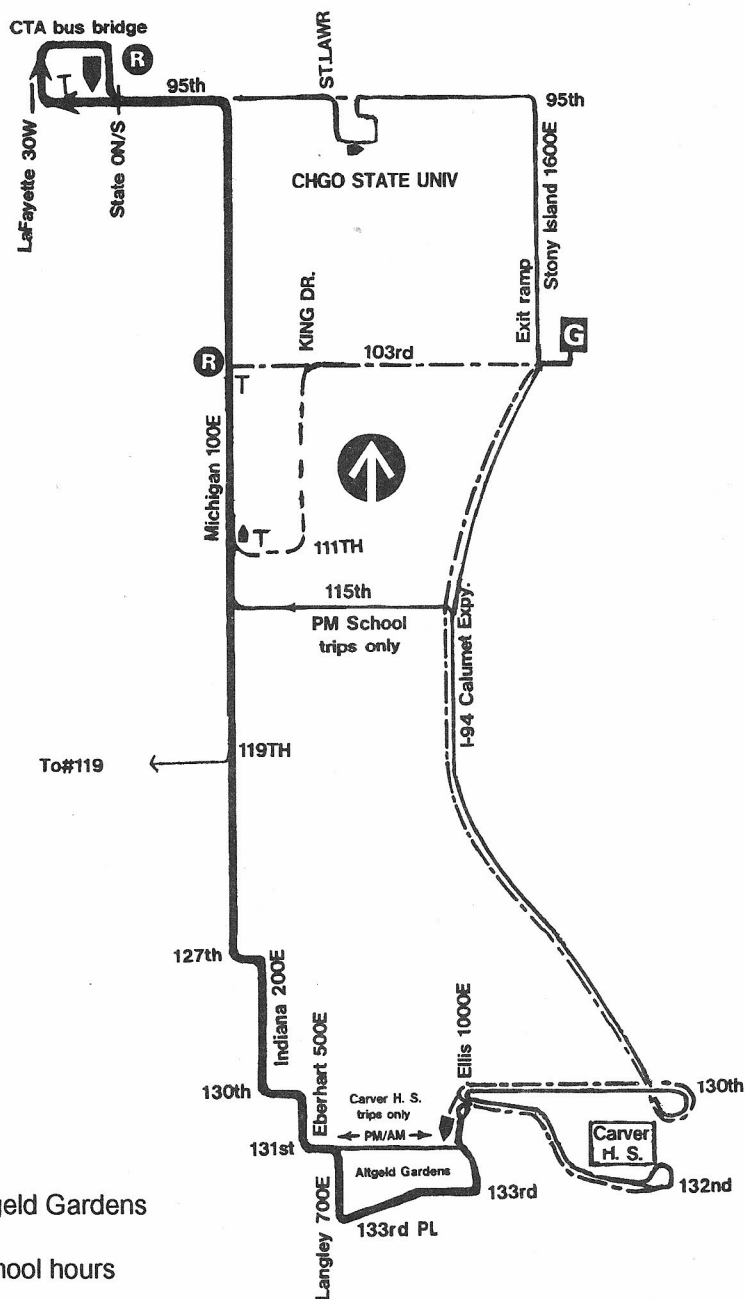

### Garage(s)/Run Numbers

103rd/1101-1160  
PTO/1161-1200

### Terminals/Destination Signs

<u>Northbound</u>	<u>Southbound</u>
-------------------	-------------------

<p>95/Ryan station</p> <p>103rd (pull-ins)</p>	<p>Altgeld/Carver H.S.</p> <p>Altgeld Gardens</p> <p>119th</p>
--	--

### Schedule Interlocks

- #103
- #106
- #108
- #111

### Hours of Operation

24 Hour Service between 95th/Dan Ryan - Altgeld Gardens  
95th/Dan Ryan station - Carver H.S. during school hours