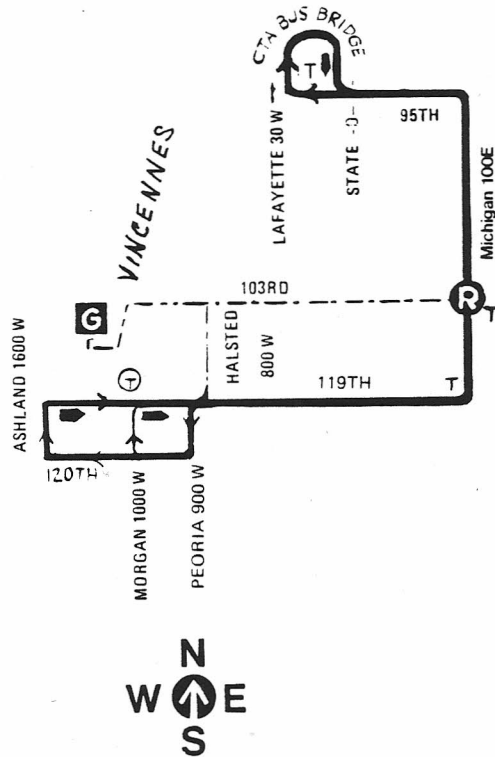

Route #119 - MICHIGAN / 119TH

119

Garage(s)/Run Numbers

Beverly/B041-B100

Terminal/Destination Signs

<u>Northbound</u>	<u>Southbound</u>
95th/Ryan station	119th/Ashland
	119th/Morgan
	119th (unscheduled)

Schedule Interlocks

- # 34
- #103
- #106
- # 8A
- #112

Hours of Operation

24 Hour Service (Sat/Sun late eve and Owl svc does not operate west of Morgan)

01/27/85

MICHIGAN/119TH - route history

09/08/85 Inaugurated service, replacing route 34 South Michigan 119th street service, from 95th/Rt terminal via 95th-Michigan-119th to Peoria-120th-Ashland-119th loop, owl/Sa-Su late eve via Peoria-120th-Morgan-199th loop