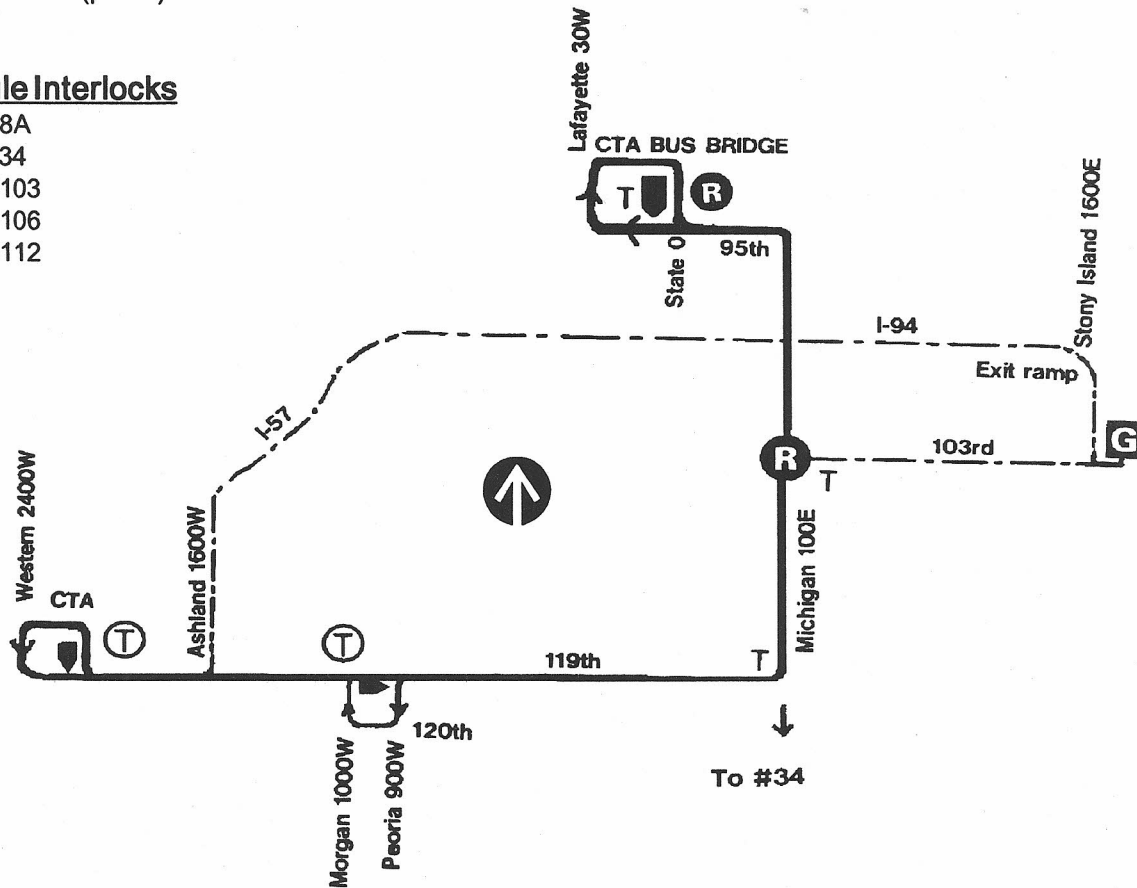

Route #119 MICHIGAN/119TH

Garage(s)/Run Numbers

103rd/1101-1160
PTO/1161-1200

Terminals/Destination Signs

Northbound

95th/Dan Ryan station

Southbound

119th/Ashland
119th/Morgan
119th (unscheduled)
119th/Western

103rd
(pull-in)

Schedule Interlocks

#8A
#34
#103
#106
#112

Hours of Operation

24 hour service (no Sat/Sun late evening or Owl service west of Morgan)

03/08/92