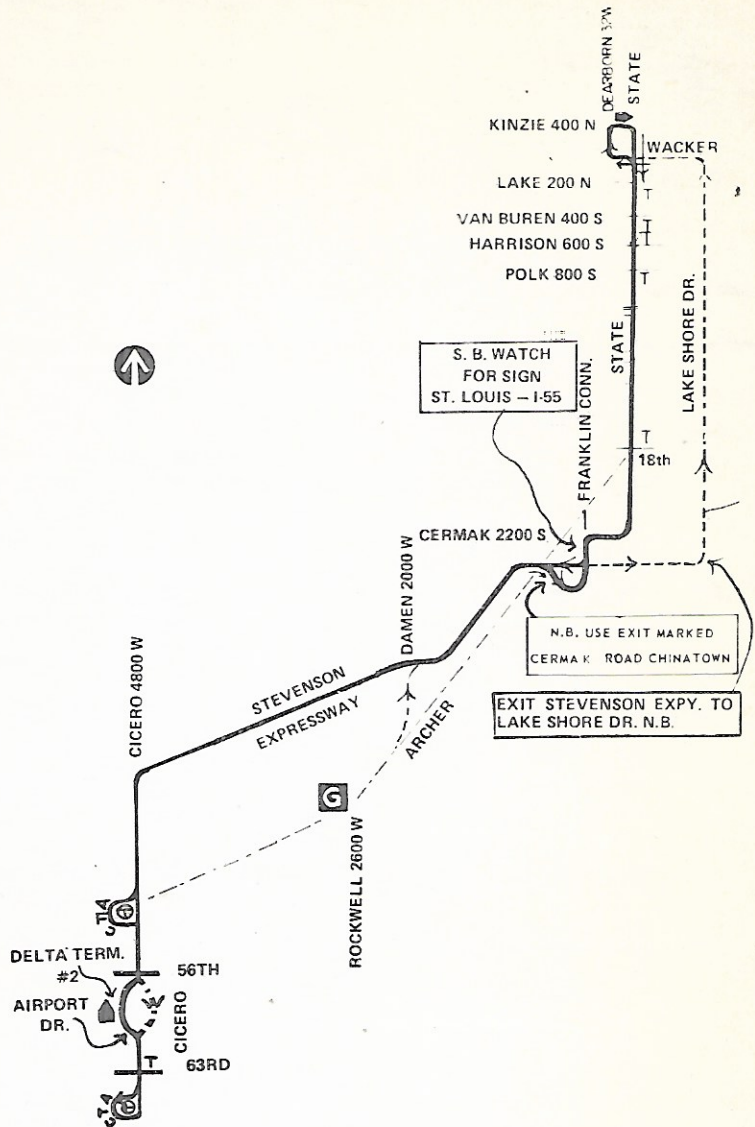

Route #99M Midway Park'n'Ride

Garage(s)/Run Numbers

Archer/A001-A220

Terminals/Destination Signs

<u>Northbound</u>	<u>Southbound</u>
State	Cicero
Wacker	63rd

Schedule Interlocks

- #53A South Pulaski
- #62 Archer Express
- #62 Archer Local
- #63A West 63rd
- #120 NW/Wacker Express
- #99 Stevenson Express
- #121 Union/Wacker Express
- #129 NW/Franklin
- #35 35th Street
- #47 47th Street
- #94 South California
- #54B South Cicero

Hours of Operation

(Time of first and last trips leaving terminals)

Mon-Fri only

NB 0634 - 0755
 SB 0623 - 0719
 1611 - 1733

No Sat or Sun/Hol service

Public timetable available

OP2/72 - 3/30/80

Stops

On Cicero at;
 63rd
 62nd
 59th

At Midway Airport at;
 Midway Airlines
 Delta
 Old Terminal Bldg.

On Cicero at;
 55th
 Archer
 47th
 43rd

Then non-stop to
 State,
 Cermak
 18th
 Roosevelt
 Harrison
 and all stops
 to Kinzie