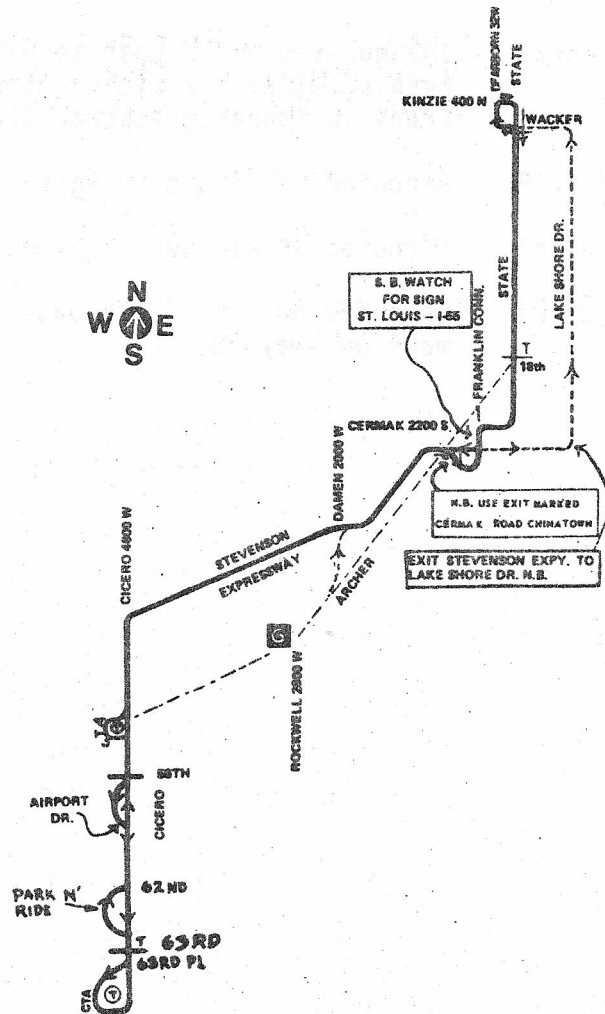

Route #99M Midway Park'n'Ride

Garage(s)/Run Numbers

Archer/A001-A220

Terminals/Destination Signs

Northbound	Southbound

State	Cicero
Wacker	63rd

Schedule Interlocks

From

#53A
#62

Hours of Operation

(Time of first and last trips leaving terminals)

Mon-Fri only

NB 0600 - 0815, 1700, 1715

SB 0626 - 0804

1600 - 1803

No Sat or Sun/Hol service

On Archer Corridor Brochure

OP2/73 - 3/28/82

Stops

On Cicero at;

63rd

62nd

59th

57th

At Midway Airport at;

Midway Airlines

Delta

Old Terminal Bldg.

On Cicero at;

55th

Archer

47th

43rd

Then non-stop to

State;

Cermak

18th

Roosevelt

Harrison

and all stops

to Kinzie