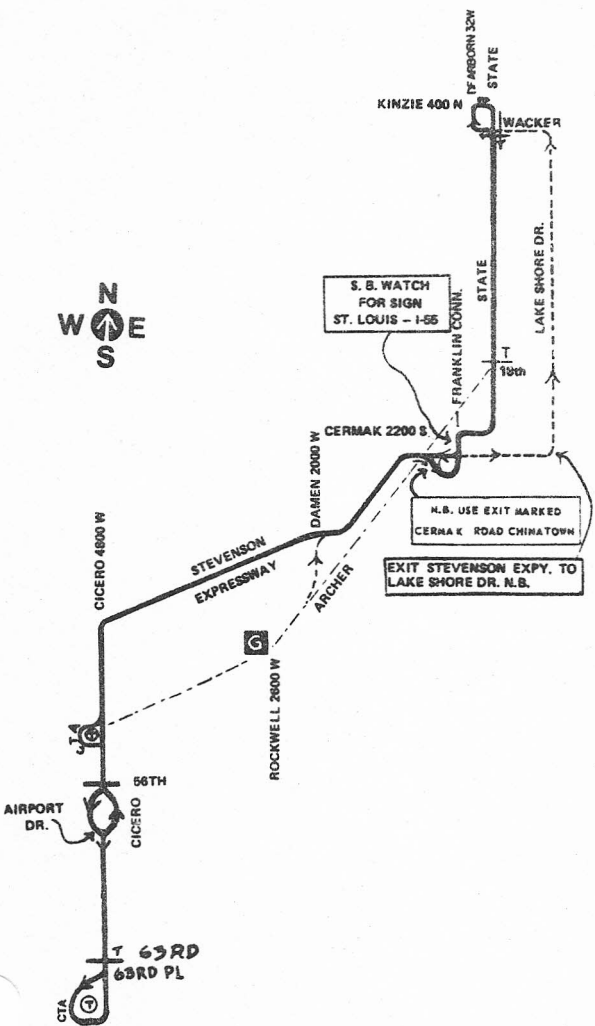

# MIDWAY PARK 'n' RIDE

99 M

## ARCHER GARAGE

NOT DRAWN TO SCALE

<b>G</b> GARAGE	---	PULL IN - PULL OUT	<div style="font-size: 2em; font-weight: bold;">10 / 11 / 82</div>
<b>R</b> RELIEF POINT	T	TELEPHONE REPORT TELEPHONE	
<b>▶</b> LAYOVER	<b>T</b>		<div style="font-weight: bold; font-size: 1.2em;">cta</div> <small>HUMAN RESOURCES DEPARTMENT TRAINING/DEVELOPMENT programs section</small>