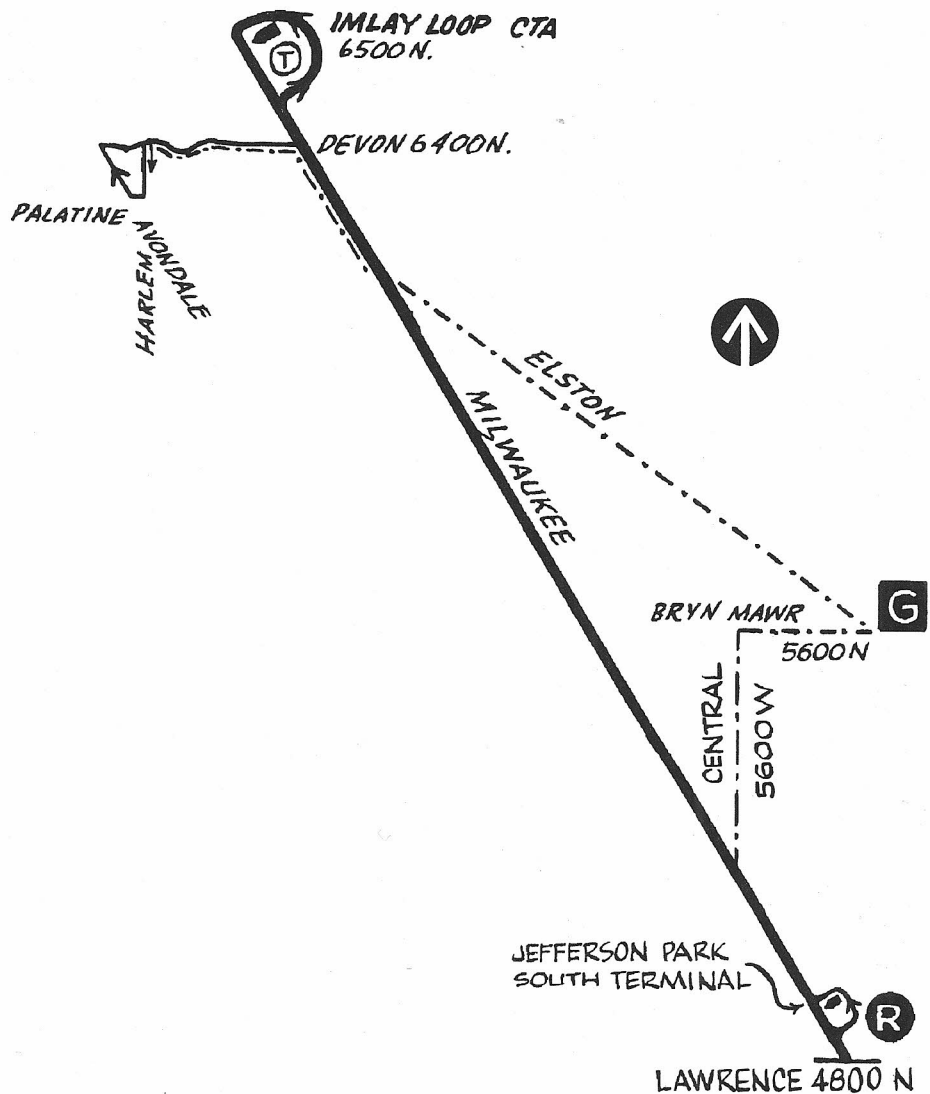

Route #56A NORTH MILWAUKEE

Garage(s)/Run Numbers

Forest Glen/F051-F080
 PTO/F081-F100
 Farebox Entry Code = 561

Terminals/Destination Signs

<u>Northbound</u>	<u>Southbound</u>
Devon	Jeff Park station
Devon/ Harlem	

Schedule Interlocks

- #56
- #68
- #85
- #85A
- #88
- #91
- #92

Hours of Operation

Devon-Jeff Park station Mon-Fri day and evening hours
 Service extended to Devon/Harlem Mon-Fri AM and PM rush periods