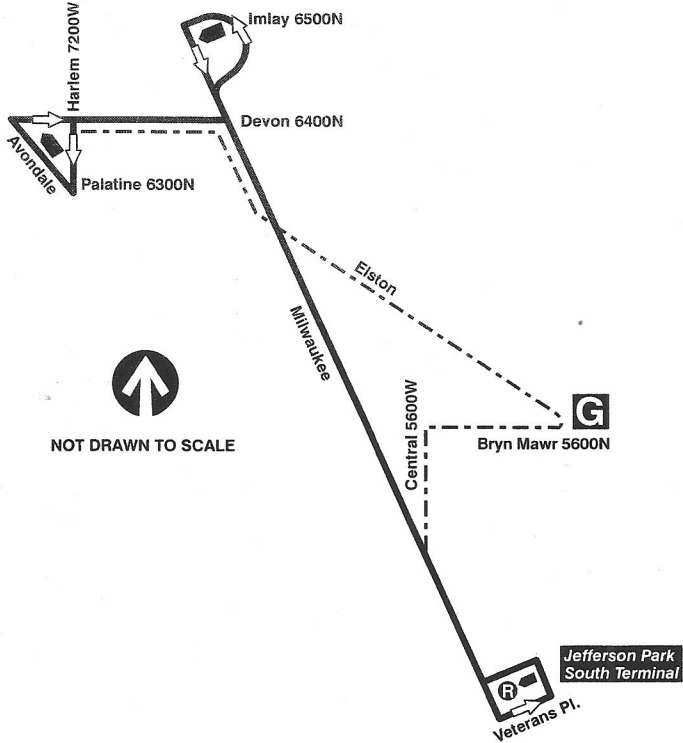

56A North Milwaukee

Forest Glen Garage

Farebox Code 556

| | | |
|---|--|--|
|  GARAGE |  PULL IN |  RELIEF POINT |
|  LAYOVER |  PULL OUT | |
| EFFECTIVE DATE | DATE REVISED | PLANNING & DEVELOPMENT DATA SERVICES |
| 4/26/98 | 11/15/07 | |