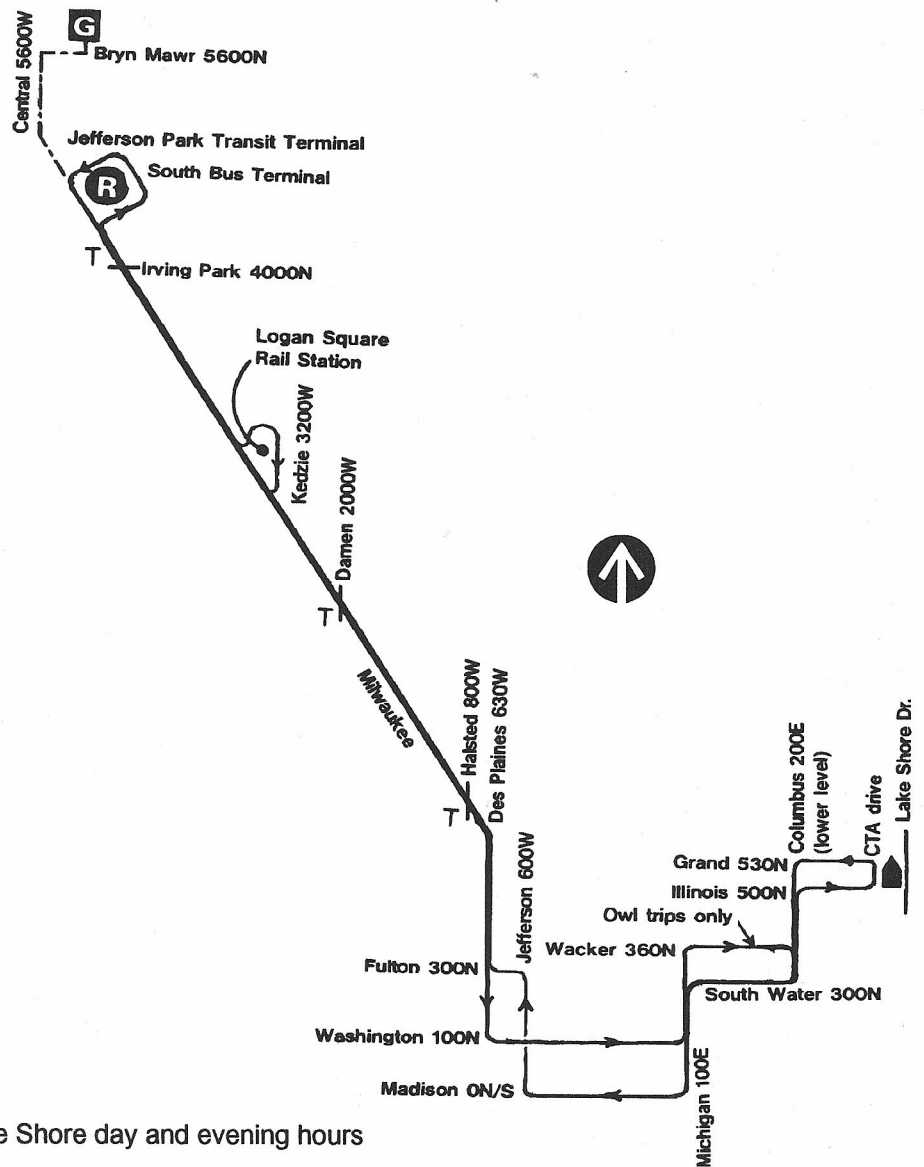

### Terminals/Destination Signs

#### Southbound

Illinois Center

Logan Square station

Illinois/Lake Shore

### Schedule Interlocks

- #41
- #56
- #68
- #80
- #81
- #85A
- #90
- #92

### Hours of Operation

24 Hour Service  
Jefferson Park sta to Grand/Lake Shore day and evening hours  
WB AM rush and EB PM rush

03/08/92