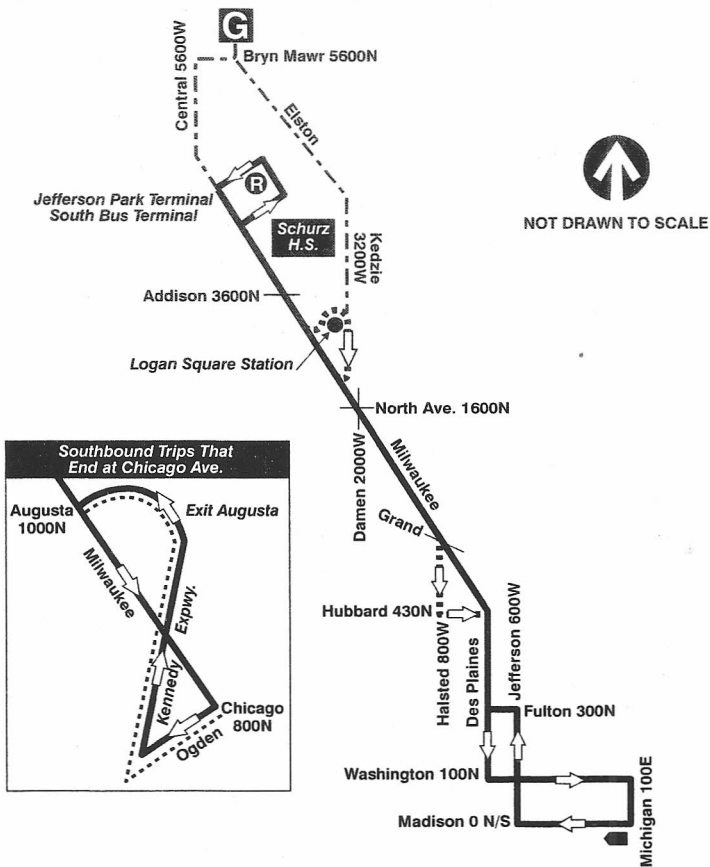

56 Milwaukee

Forest Glen Garage

Farebox Code 56

G	GARAGE	PULL IN	PULL OUT	R	RELIEF POINT
LAYOVER					
EFFECTIVE DATE	4/26/98	DATE REVISED	5/15/07	PLANNING & DEVELOPMENT DATA SERVICES	