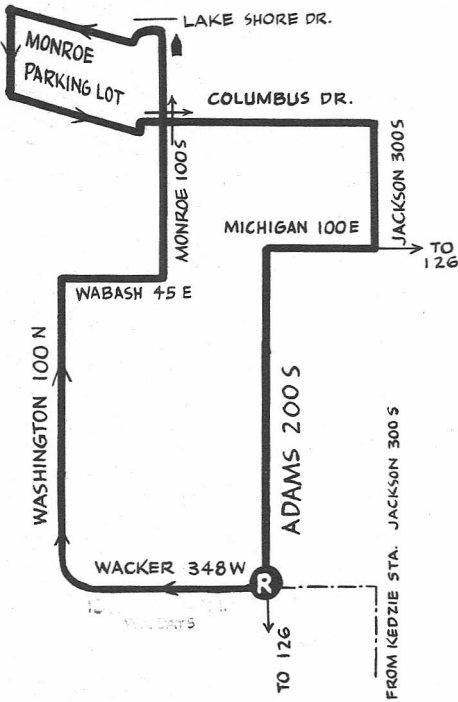

MONROE PARKING

148

KEDZIE STATION

MOTOR BUS

NOT DRAWN TO SCALE

	RELIEF POINT
	LAYOVER
	PULL OUT
	PULL IN ROUTE

CORR. 5/71