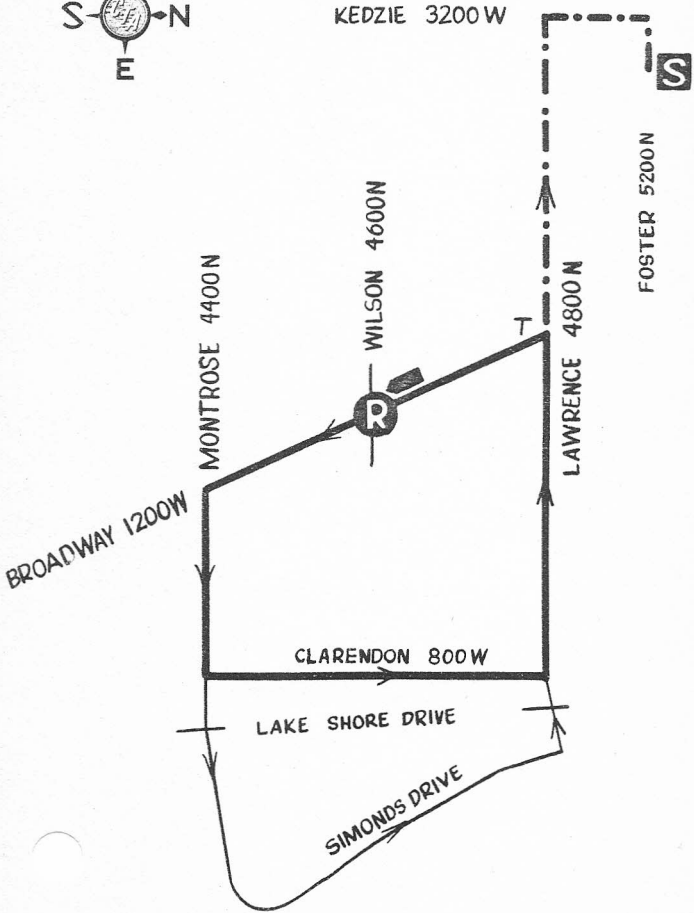

MONTROSE-LAWRENCE

81A

NORTH PARK STATION

GAS BUS

NOT DRAWN TO SCALE

S	STATION
R	RELIEF POINT
▶	LAYOVER
T	TELEPHONE
---	PULL OUT
---	PULL IN ROUTE

REV. 758