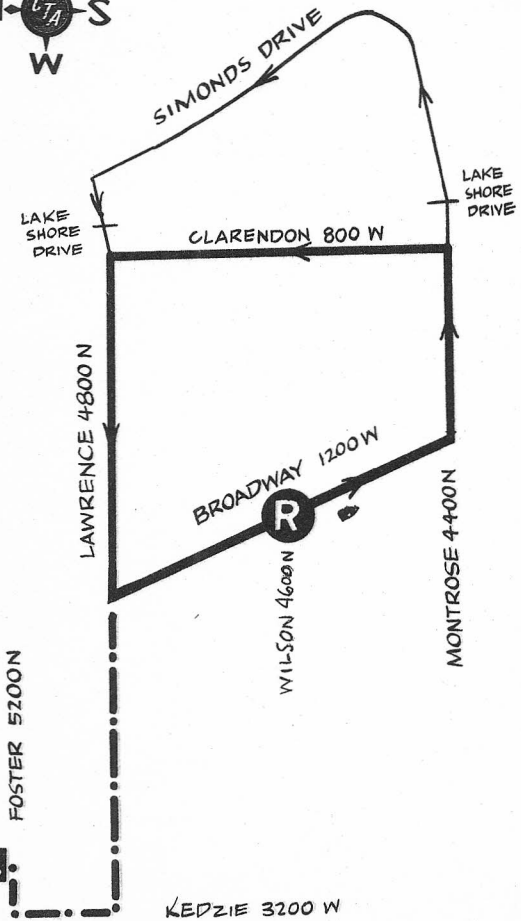

# MONTROSE-LAWRENCE

81A

NORTH PARK STATION

GAS BUS

NOT DRAWN TO SCALE

<b>S</b>	<b>STATION</b>
<b>R</b>	<b>RELIEF POINT</b>
<b>L</b>	<b>LAYOVER</b>
<b>T</b>	<b>TELEPHONE</b>
<b>---</b>	<b>PULL OUT—</b>
<b>---</b>	<b>PULL IN ROUTE</b>

REV. 1-60