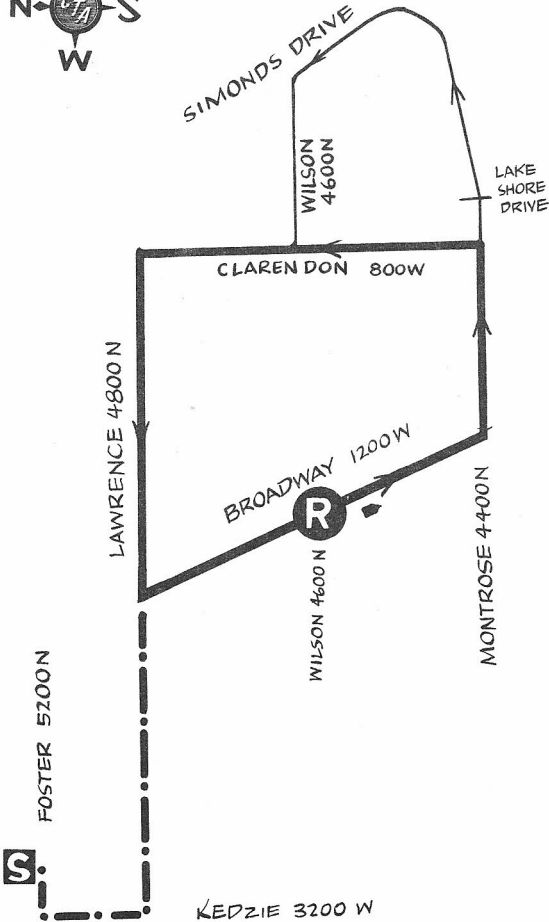

MONTROSE-LAWRENCE

81A

NORTH PARK STATION

GAS BUS

NOT DRAWN TO SCALE

| | |
|----------|---------------|
| S | STATION |
| R | RELIEF POINT |
| | LAYOVER |
| T | TELEPHONE |
| --- | PULL OUT |
| --- | PULL IN ROUTE |

REV. 7-64