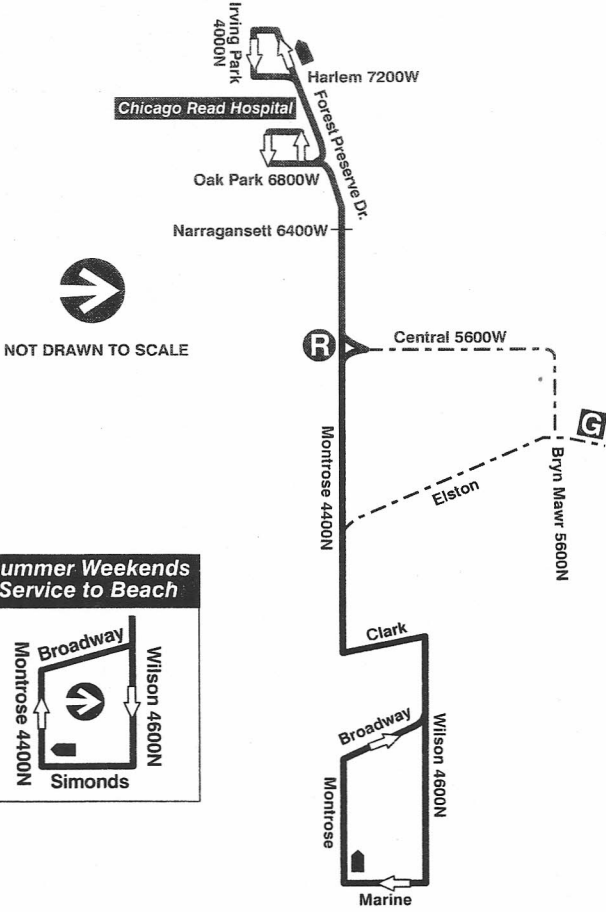

# 78 Montrose

### Farebox Code 78

NOT DRAWN TO SCALE

**Summer Weekends  
Service to Beach**

The inset map shows a loop starting at Broadway, heading north to Wilson 4600N, then east to Simonds, then south to Montrose 4400N, and finally west back to Broadway. A right arrow icon is in the center of the loop.

GARAGE	--- PULL IN - - - PULL OUT	RELIEF POINT
LAYOVER		
EFFECTIVE DATE 8/22/06	DATE REVISED 8/14/06	PLANNING & DEVELOPMENT DATA SERVICESZ