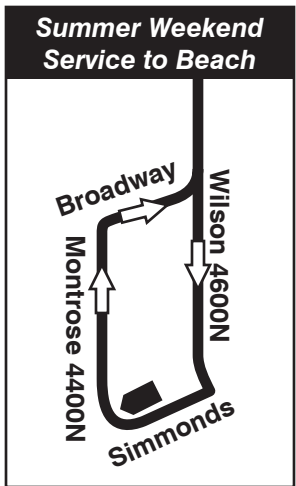

## Temporary Reroute at I-90/94

### Forest Glen Garage

Farebox Code 78

NOT DRAWN TO SCALE

 GARAGE	 PULL IN PULL OUT	 RELIEF POINT
 LAYOVER	 TURN BACK	
EFFECTIVE DATE 03/30/2020 - 05/29/2020	DATE REVISED 04/01/2020	Service Planning