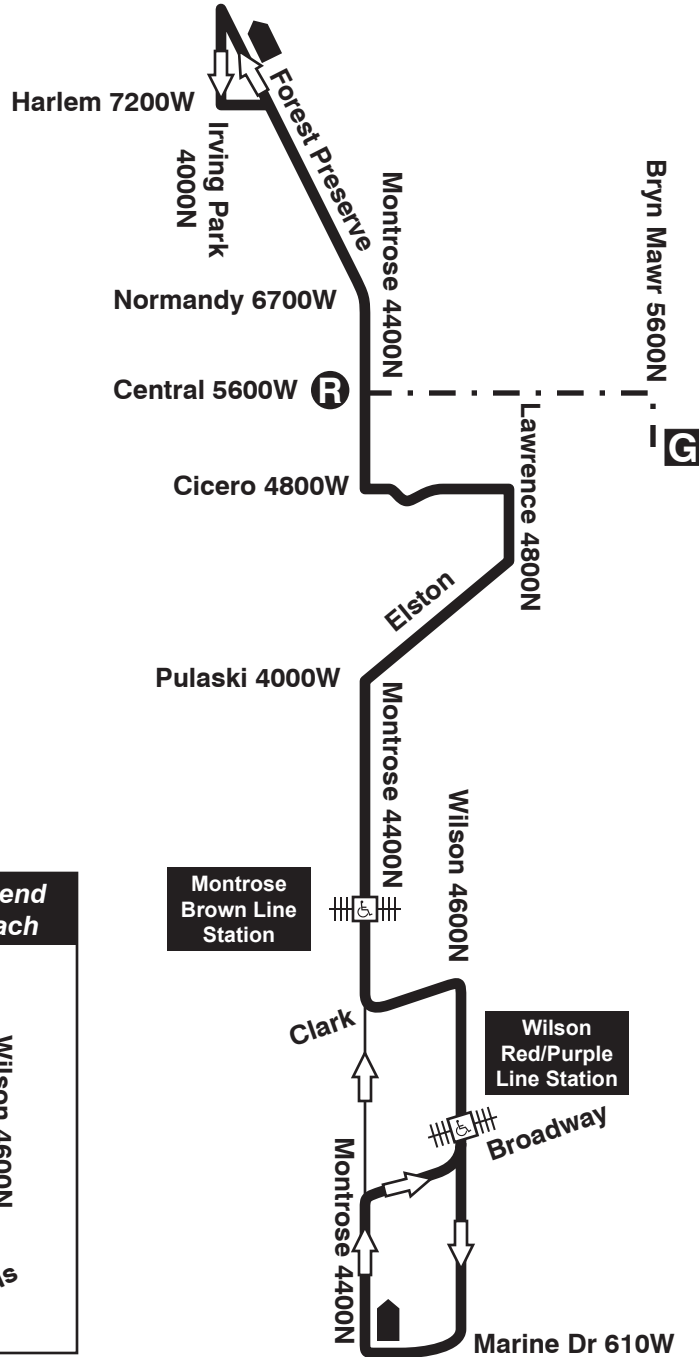

# 78 Montrose

## Temporary Reroute at I-90/94

### Forest Glen Garage

Farebox Code 78

NOT DRAWN TO SCALE

 GARAGE	 PULL IN PULL OUT	 RELIEF POINT
 LAYOVER	 TURN BACK	
EFFECTIVE DATE 03/30/2020 - 05/29/2020	DATE REVISED 04/01/2020	Service Planning