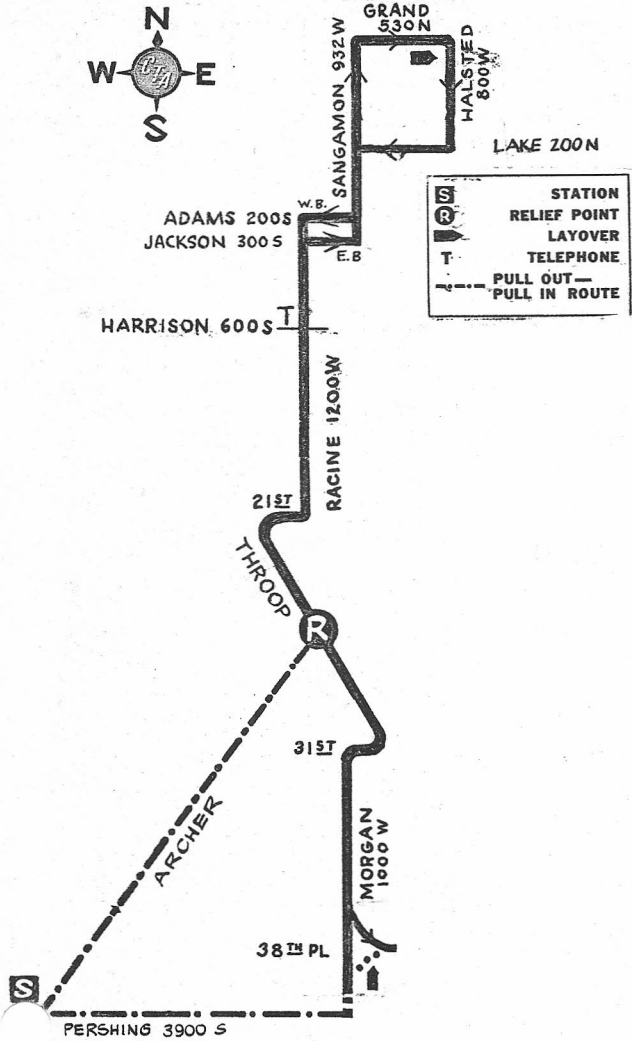

# MORGAN-RACINE

23

ARCHER STATION

GAS BUS

NOT DRAWN TO SCALE

REV 3-59