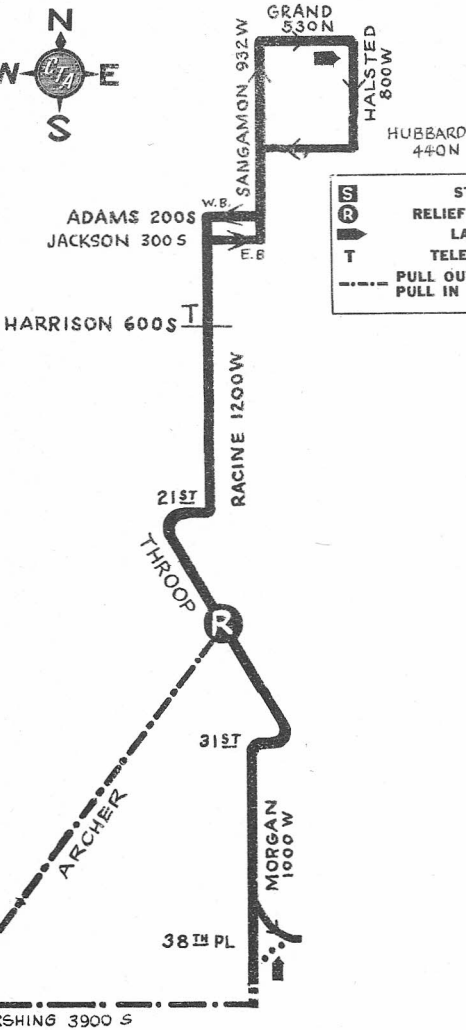

# MORGAN-RACINE

23

ARCHER STATION

GAS BUS

NOT DRAWN TO SCALE

REV. 8-60