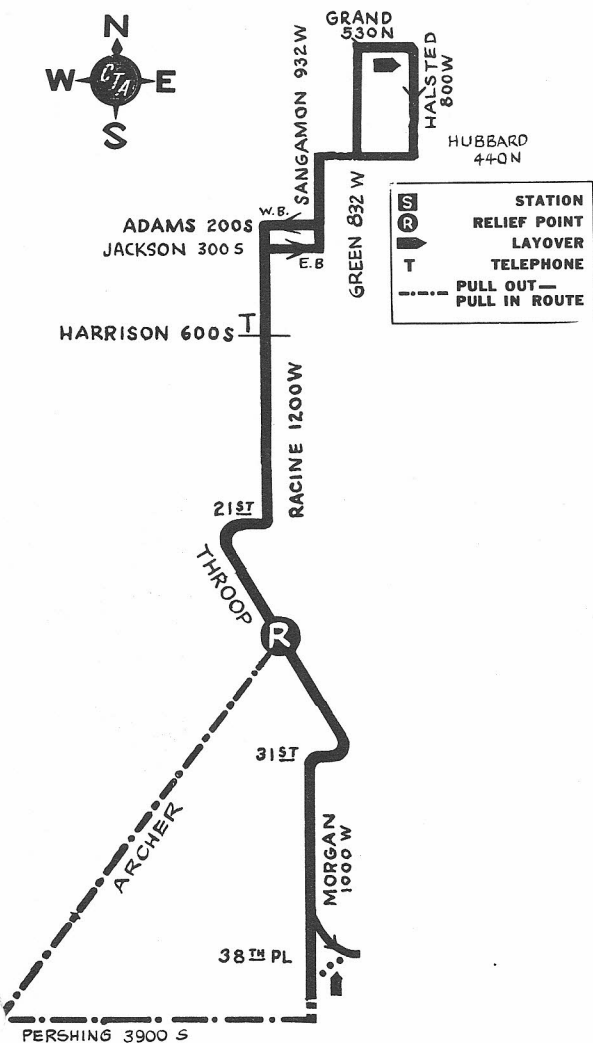

MORGAN-RACINE

23

ARCHER STATION

GAS BUS

NOT DRAWN TO SCALE

REV. 1-61