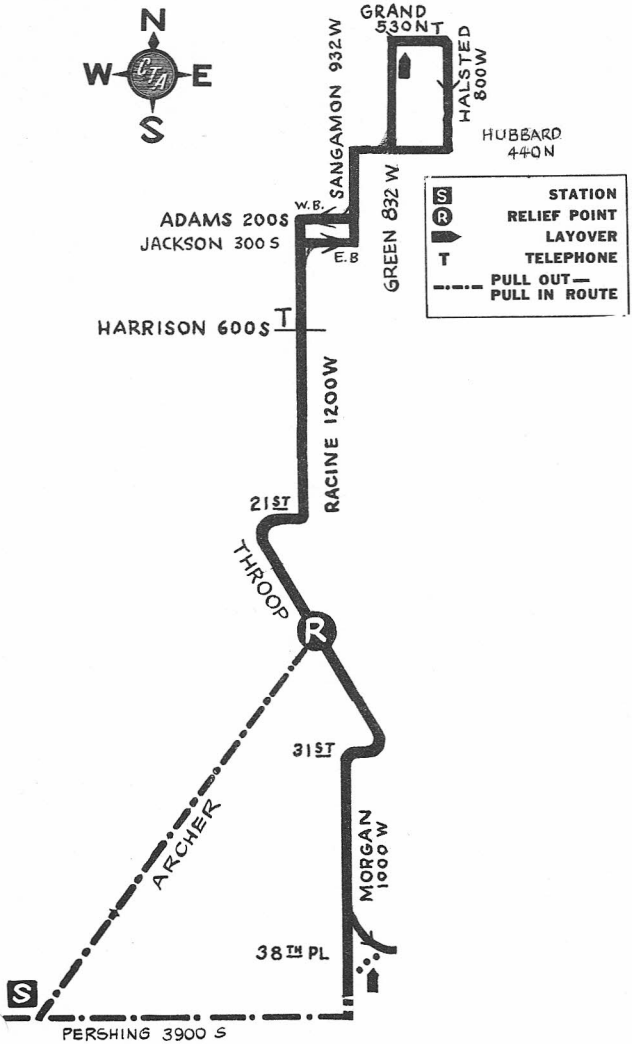

MORGAN-RACINE

23

ARCHER STATION

GAS BUS

NOT DRAWN TO SCALE

REV. 8-62