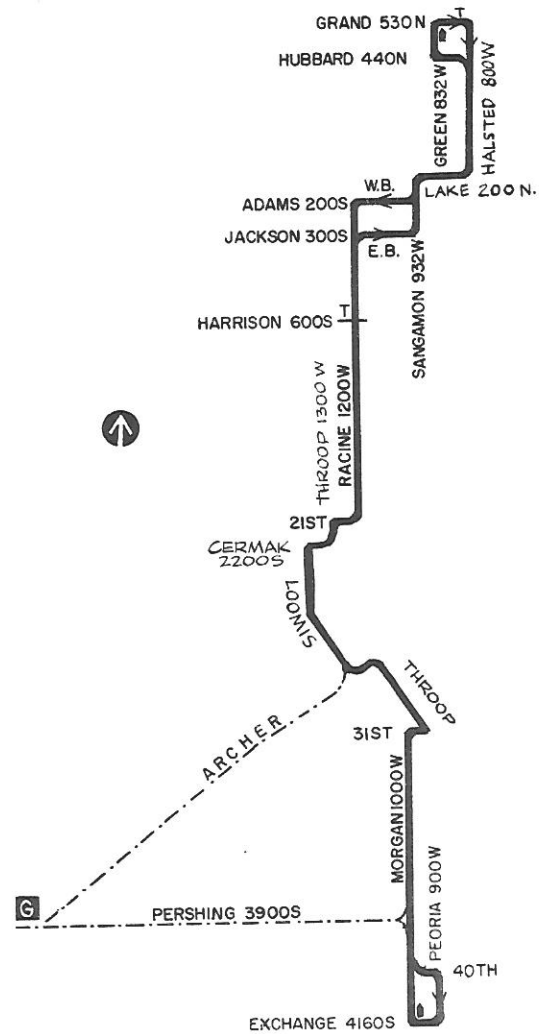

Route #23 Morgan/Racine

Miss

Garage(s)/Run Numbers

Archer/A881-A900

Terminals/Destination Signs

<u>Northbound</u>	<u>Southbound</u>
Halsted Grand	Stock Yards Industrial Pk Throop Archer (Pull-in)

Schedule Interlocks

None

Hours of Operation

(Time of first and last trips leaving terminals)

Mon - Fri only

NB 0701-0933 and 1513-1726
SB 0621-0851 and 1500-1800

No Sat or Sun/Hol Service

Public timetable available

OP1/13 - 3/30/80