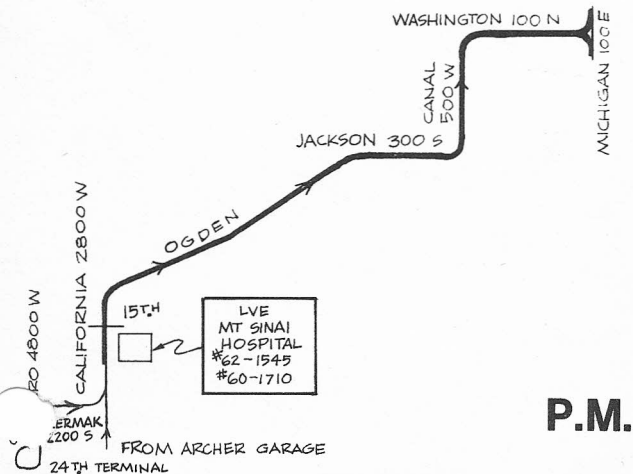

MT. SINAI HOSPITAL SPECIAL

ARCHER - KEDZIE GARAGES

NOT DRAWN TO SCALE

A.M.

P.M.

G	GARAGE	---	PULL IN - PULL OUT	6 / 12 / 77
R	RELIEF POINT	T	TELEPHONE REPORT	
▶	LAYOVER	(T)	TELEPHONE	cta personnel development