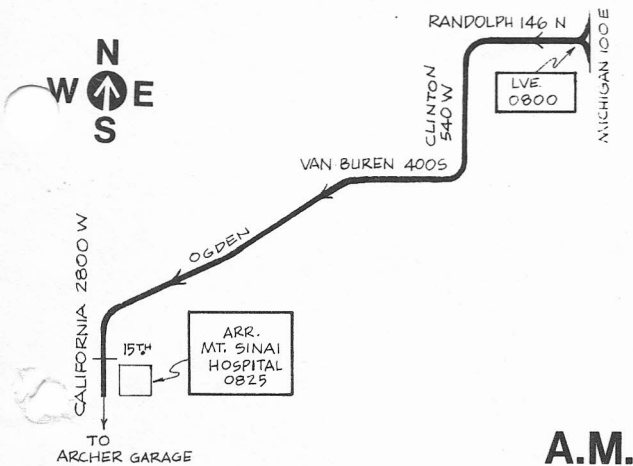

MT. SINAI HOSPITAL SPECIAL

ARCHER - KEDZIE GARAGES

NOT DRAWN TO SCALE

A.M.

P.M.

G	GARAGE	---	PULL IN - PULL OUT	6 / 12 / 77
R	RELIEF POINT	T	TELEPHONE REPORT	
▶	LAYOVER	(T)	TELEPHONE	cta personnel development