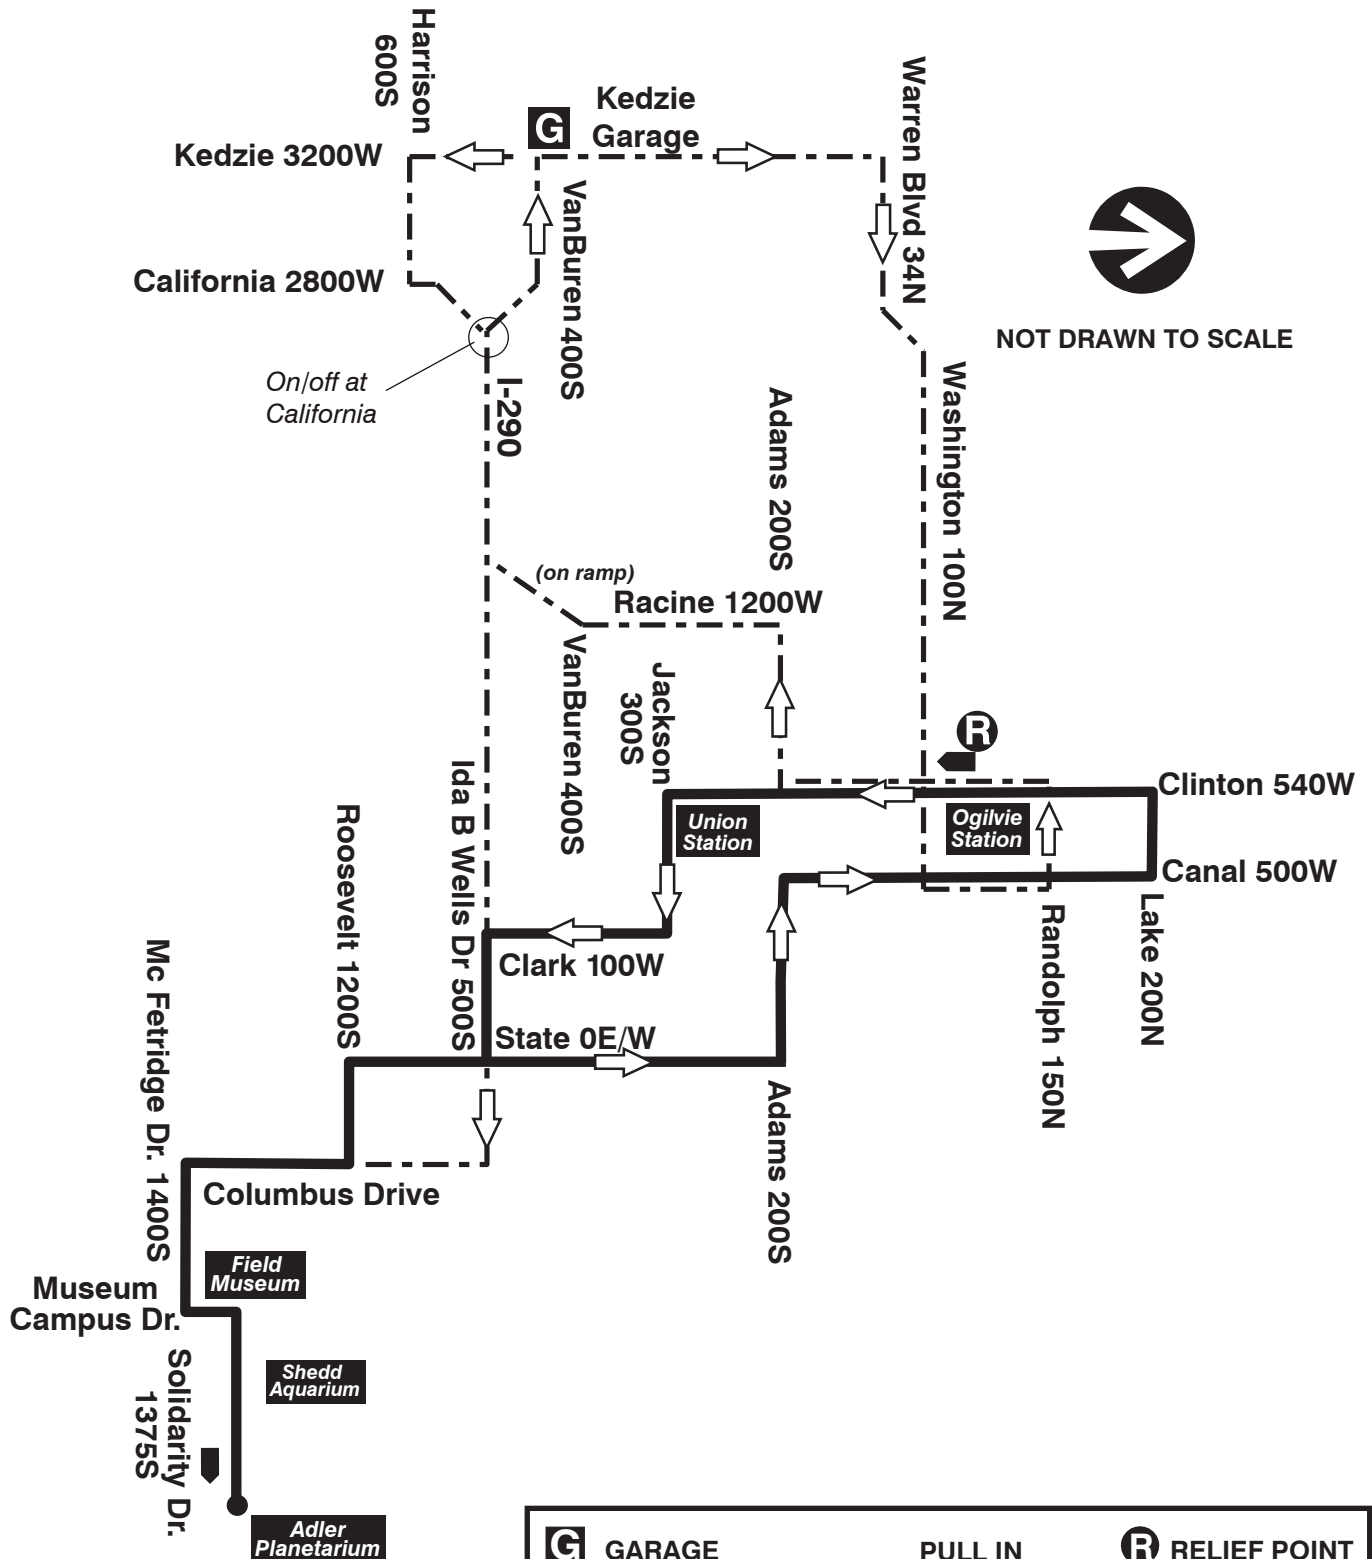

130 Museum Campus

Kedzie Garage

Farebox Code 130

 GARAGE	 PULL IN	 RELIEF POINT
 LAYOVER	 PULL OUT	
EFFECTIVE DATE 03/31/19	DATE REVISED 03/28/19	Service Planning