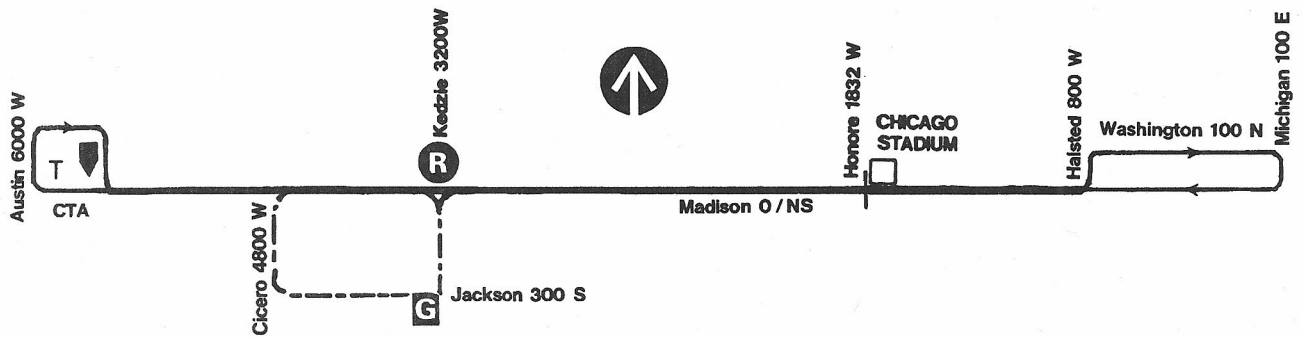

Route #20 MADISON

Garage(s)/Run Numbers

Kedzie/K001-K050
PTO/K051-K070

Terminals/Destination Signs

<u>Eastbound</u>	<u>Westbound</u>
Washington/ Michigan	Austin
Halsted	Central
	Chicago Stadium (unscheduled)
	Kedzie (pull-in)

Schedule Interlocks

- #17
- #65
- #74
- #131

Hours of Operation

24 hour service

05/18/92