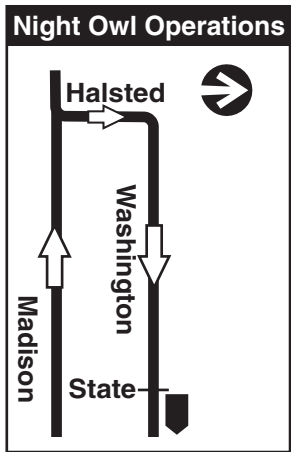

# 20, N20 Madison

### Farebox Code 20

**This is a Night Owl service network route. Be alert to possible changes in scheduled operations after midnight.**

	<b>GARAGE</b>		<b>PULL IN PULL OUT</b>		Timepoints can be ignored beyond this point in indicated direction only between 05:00 and 22:00
	<b>LAYOVER</b>		<b>RELIEF POINT</b>		
EFFECTIVE DATE	3/31/19	DATE REVISED	3/12/19	Service Planning	