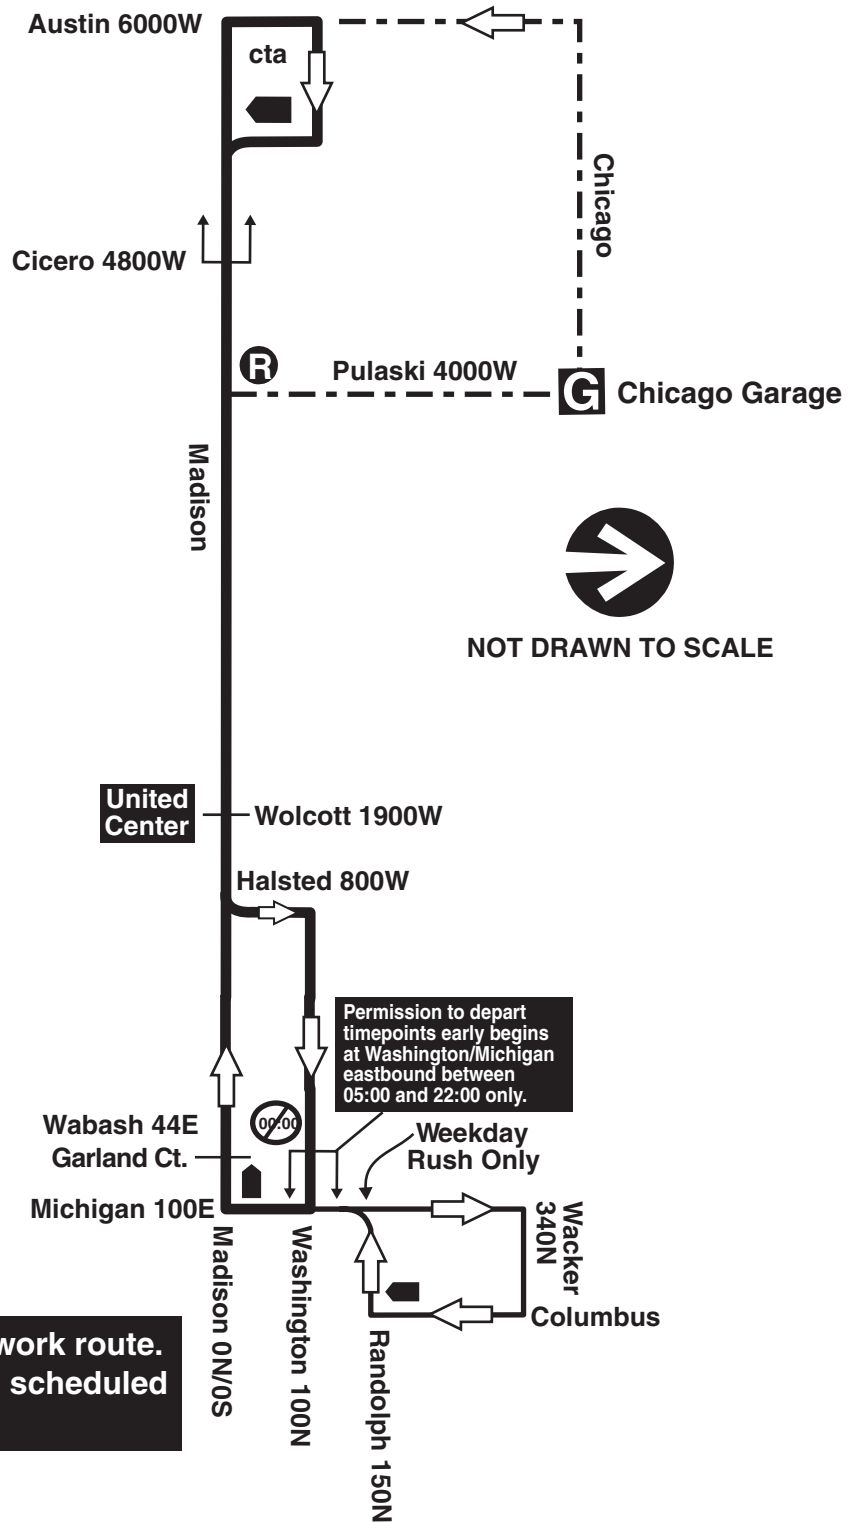

# 20, N20 Madison

## Chicago Garage

### Farebox Code 20

**This is a Night Owl service network route. Be alert to possible changes in scheduled operations after midnight.**

	<b>GARAGE</b>		<b>PULL IN PULL OUT</b>		Timepoints can be ignored beyond this point in indicated direction only between 05:00 and 22:00
	<b>LAYOVER</b>		<b>RELIEF POINT</b>		
EFFECTIVE DATE	3/31/19	DATE REVISED	3/12/19	Service Planning	