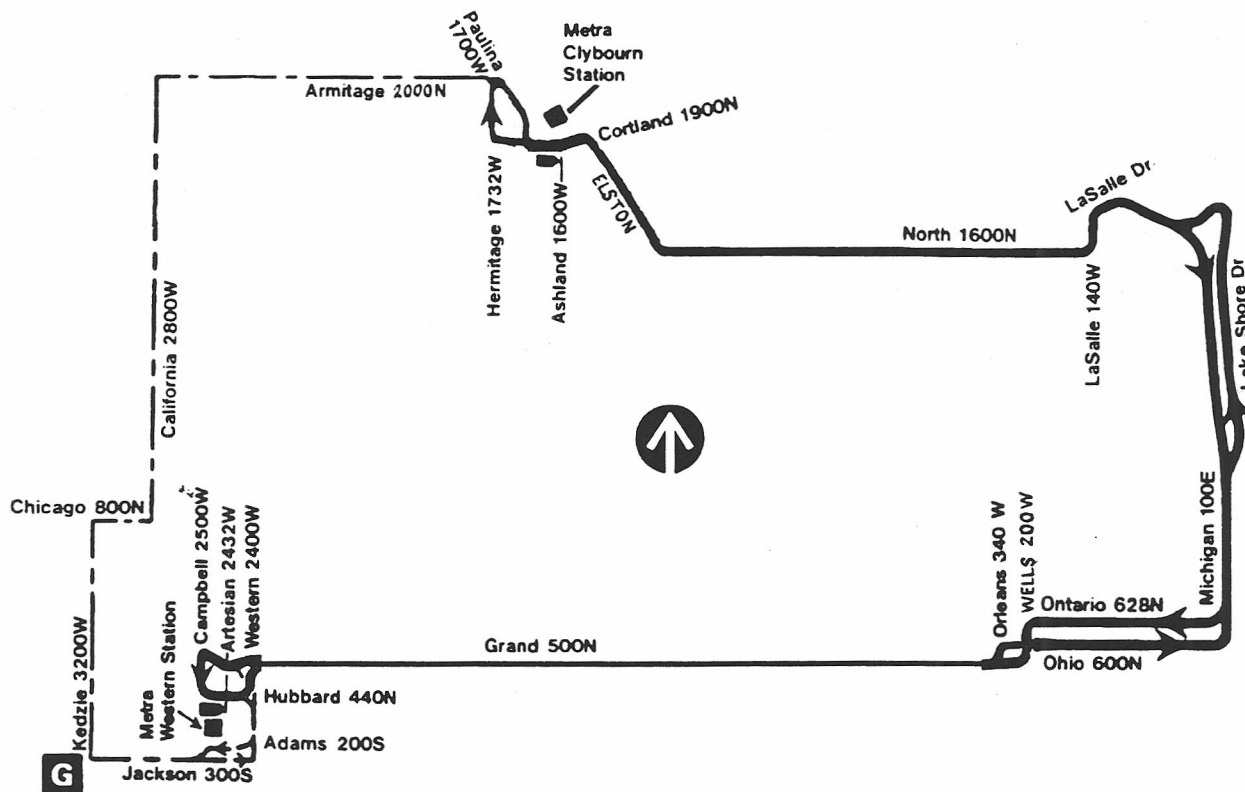

Route #33 MAGNIFICENT MILE EXPRESS

Garage(s)/Run Numbers

Kedzie/K301-K350
PTO/K351-K4000

Terminals/Destination Signs

<u>Northbound</u>	<u>Southbound</u>
Clybourn sta	Western sta

Schedule Interlocks

#17
#52
#65

Hours of Operation

Terminals	Dir	Monday-Friday	Saturday	Sunday/holiday
Clybourn sta to Western sta	SB	0605--0845	No service	No service
Western sta to Clybourn sta	NB	0605--0845		

Note: Between the train stations, stops only along Michigan Avenue between Delawaare and Erie; also stops at Wells/Grand southbound and Orleans/Ohio northbound.

MAGNIFICENT MILE EXPRESS - route history

- 04-17-89 Began CHICAGO TRANSIT AUTHORITY bus service from Cortland-Hermitage-Armitage-Paulina loop via Cortland-Clybourn-North-LaSalle-Lake Shore Dr-Michigan-Ontario SB/Ohio NB-Orleans-Grand to Grand-Campbell-Hubbard-Western loop Mon-Fri rush only
- 04-25-89 Rerouted buses via Cortland-Elston-North
- 06-06-89 Rerouted buses southbound via Ontario-Wells-Grand
- 04-01-90 Discontinued PM rush service
- 09-30-91 Resumed PM rush service
- 02-28-92 Discontinued PM rush service