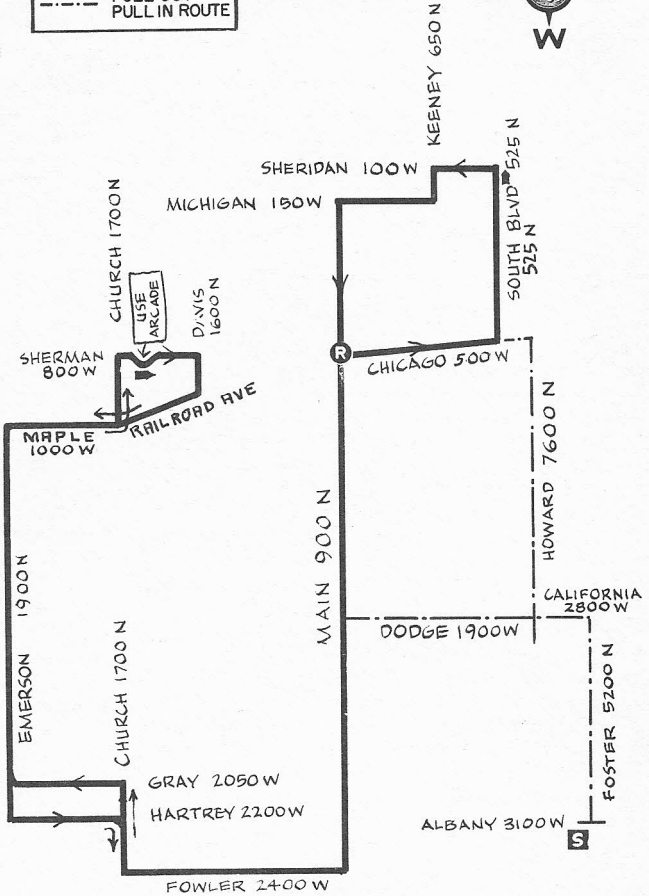

MAIN-EMERSON

202

NORTH PARK GARAGE

NOT DRAWN TO SCALE

REV 4/7/75