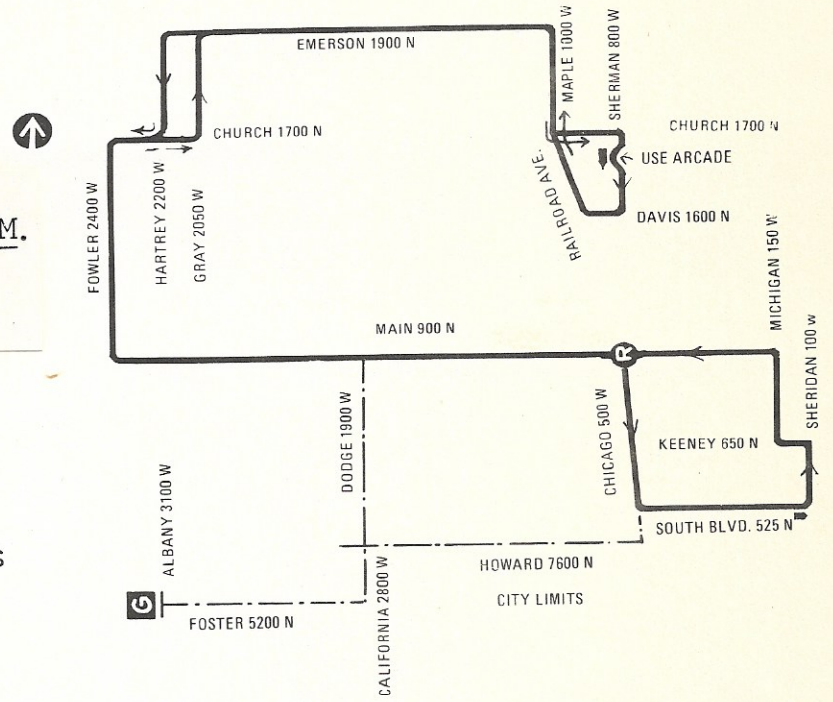

Route #202 Main/Emerson

Garage(s)/Run Numbers

North Pk/P981-P990

Terminals/Destination Signs  
Northbound                      Southbound

Downtown  
Evanston

So. Blvd.  
Sheridan

<u>RUSH</u>	<u>BASE</u>	<u>10 P.M.</u>
15 min.	30 min.	---

Hours of Operation  
(Time of first and last trips  
leaving terminals)

SB 0600 - 2055    Mon-Fri  
NB 0600 - 2055

SB 0700 - 2000    Sat  
NB 0700 - 2000

No Sun/Ho1 Service

Reduced local fare available with Evanston  
(includes free transfer to/from Evanston  
rail, 201, 203, 204, 421-423)

Public timetable available

OP2/39 - 3/30/80