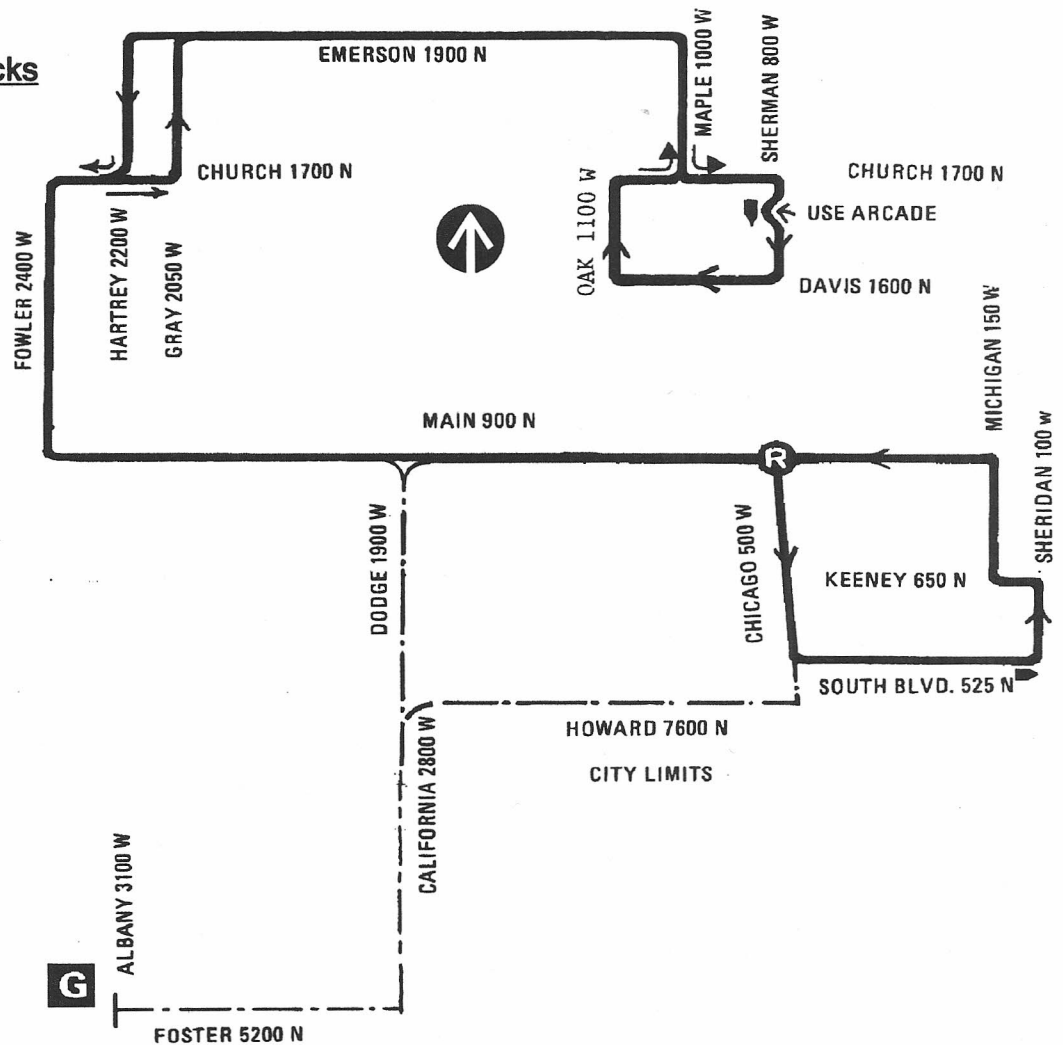

Route #202 MAIN/EMERSON

Garage(s)/Run Numbers

North Park/P451-P460
PTO/P461-P470

Terminals/Destination Signs

<u>Northbound</u>	<u>Southbound</u>
Downtown Evanston	So. Blvd./ Sheridan
	Main/Dodge

Schedule Interlocks

#201

Hours of Operation

Mon-Fri AM thru PM rush (Every 30 minutes during midday hours Mon-Fri)