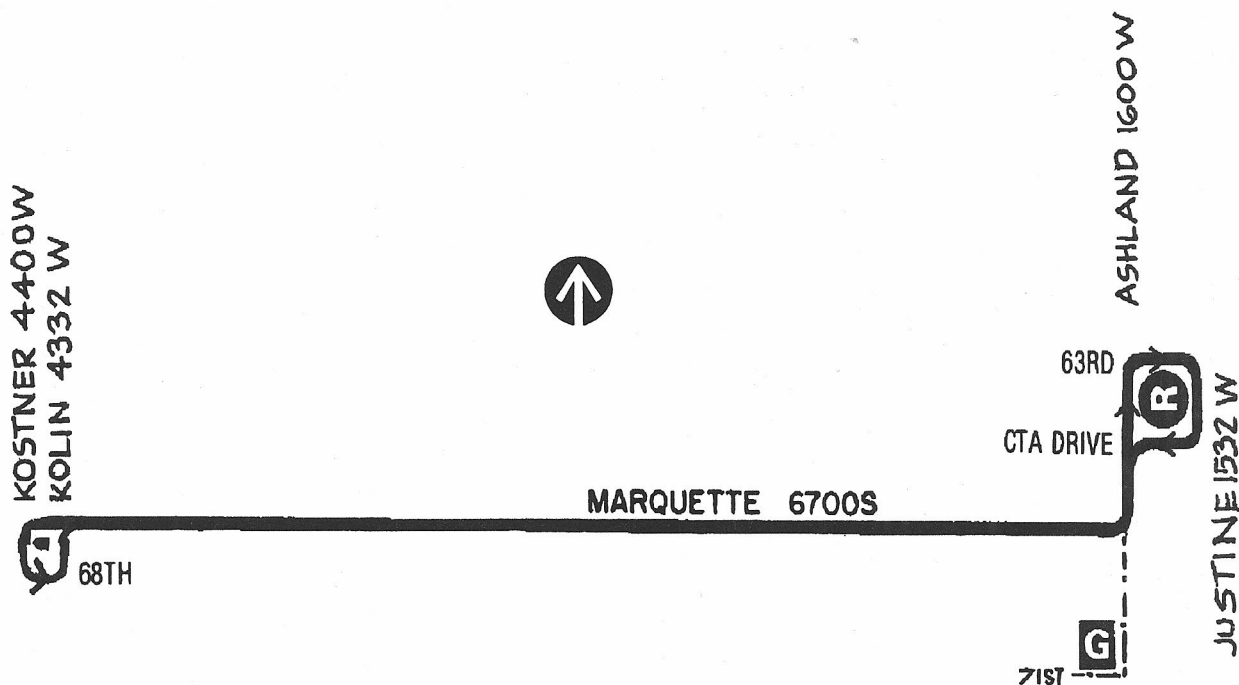

Route #110 MARQUETTE

Garage(s)/Run Numbers

69th/6701-6710
PTO/6711-6720

Terminals/Destination Signs

Eastbound

Westbound

Ashland
station

Kostner

Schedule Interlocks

#8
#42

Hours of Operation

Service Mon-Fri AM and PM rush hours

03/08/92